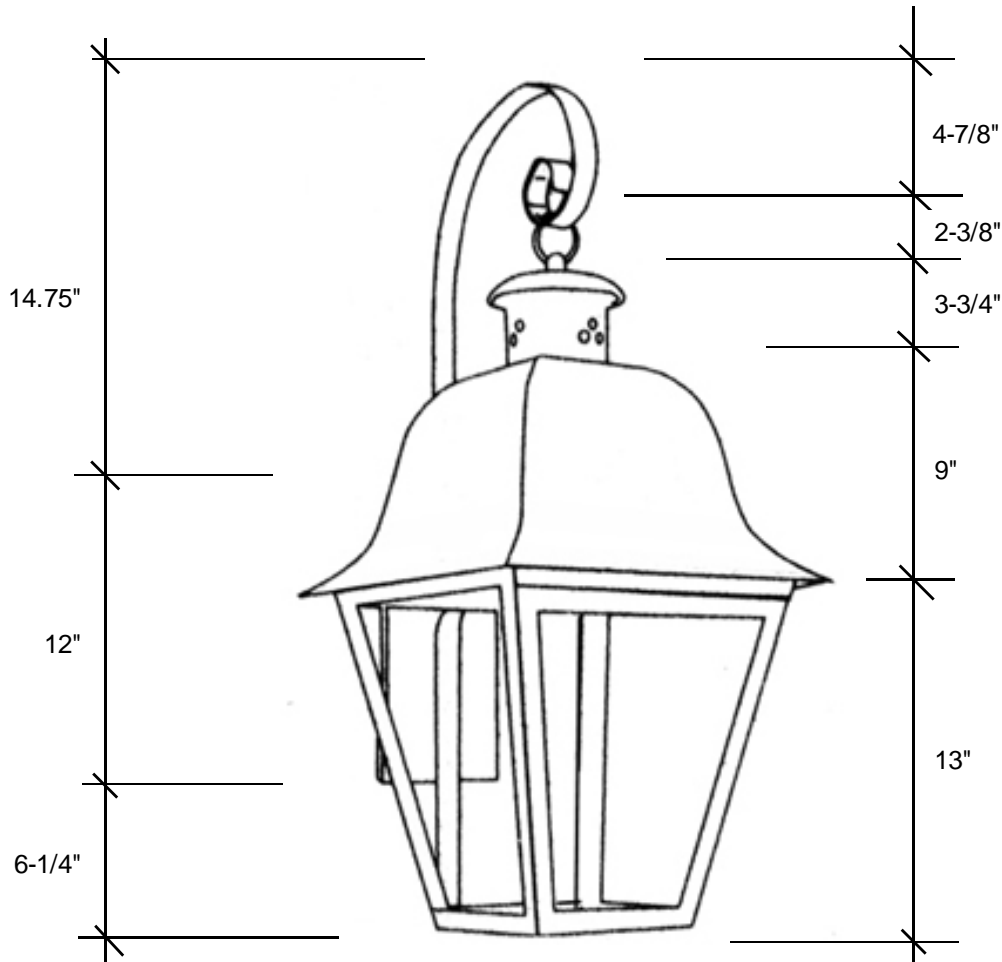

## 4151-GAS

33"L x 14"W x 16.5"D

This fixture is available with clear tempered glass only and is listed for natural gas, with an option of propane. The fixture has a manual on/off valve with a maple leaf design and has a BTU rating of 3011.

### Backplate 12"L x 5"W

Please note the dimensions stated above are approximate