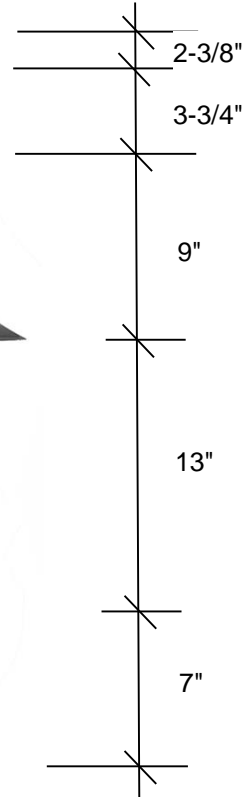

FOURTEENTH COLONY LIGHTING

HANDCRAFTED LIGHT FIXTURES MADE IN MEMPHIS, TENNESSEE

4150

35 H x 14 W

Standard

1-60W Medium
Clear Glass
3" Post Collar

Glass Options

Clear (CLR)
Seedy (SDY)

Lamp Options

2-60W Candles
3-60W Candles
4-40W Candles

Finish Options

Raw Brass (RWB)
Antique Brass (AB)
Blackened Brass (DAB)
Oil Rubbed Brass (ORB)
Raw Copper (RWC) *
Antique Copper (AC) *
Blackened Copper (DAC)
Antique Copper Verde (ACV)
Copper Verde (CV)
Rust (RT)

*All finishes are hand-applied;
therefore variations will occur*

Dimensions are approximate

** Finish will have brass accents*