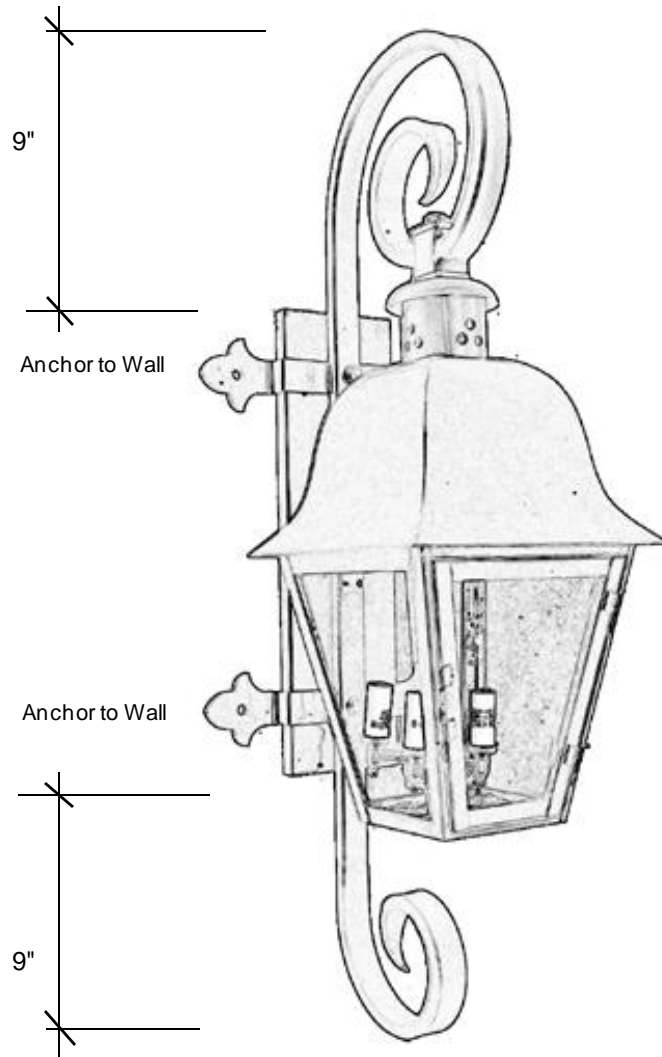

Fourteenth Colony

LIGHTING

797 Roland Street • Memphis, Tennessee 38104 • (901) 272-7007 • FAX: (901) 272-0365

4141-IB05

36"L x 10.5"W x 12.75"D

This fixture comes standard with clear glass, but seeded is available, and has (4) candleabra sockets that are listed for 40W each.

Backplate 18"H x 5"W

Please note the dimensions stated above are approximate.