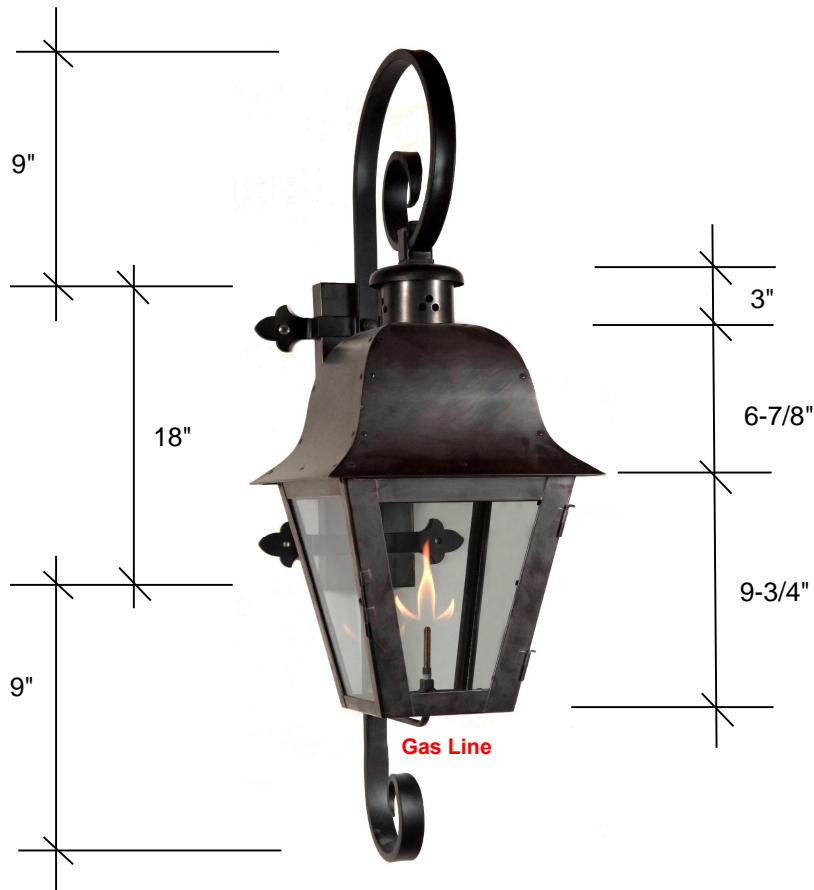

# FOURTEENTH COLONY LIGHTING

HANDCRAFTED LIGHT FIXTURES MADE IN MEMPHIS, TENNESSEE

## 4141-GAS / IB05

36 H x 10.5 W x 13.75 D

### **Standard**

Natural gas  
Single brass burner  
Manual on/off valve  
Clear tempered glass  
BTU rating of 3011  
Black iron scroll  
Backplate 18H x 5W x 1.5D