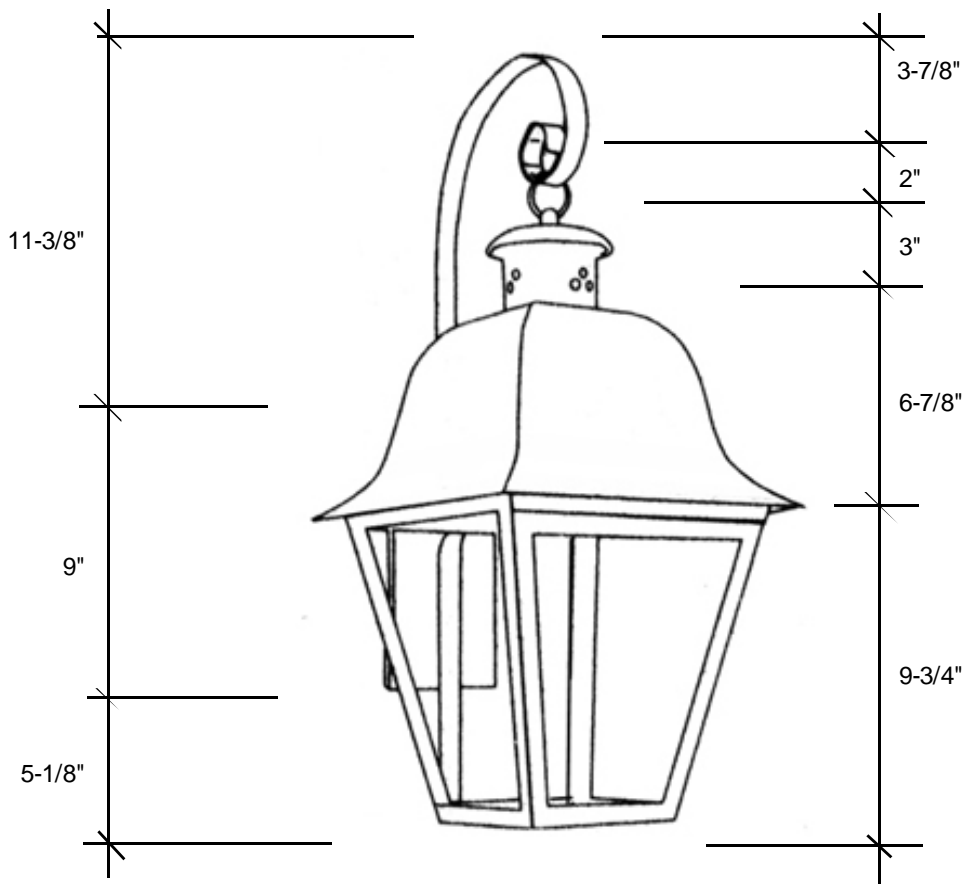

Fourteenth Colony

LIGHTING

797 Roland Street • Memphis, Tennessee 38104 • (901) 272-7007 • FAX: (901) 272-0365

4141-GAS

25.5"L x 10.5"W x 12.75"D

This fixture is available with clear tempered glass only and is listed for natural gas, with an option of propane. The fixture has a manual on/off valve with a maple leaf design and has a BTU rating of 3011.

Backplate 9"L x 5"W

Please note the dimensions stated above are approximate