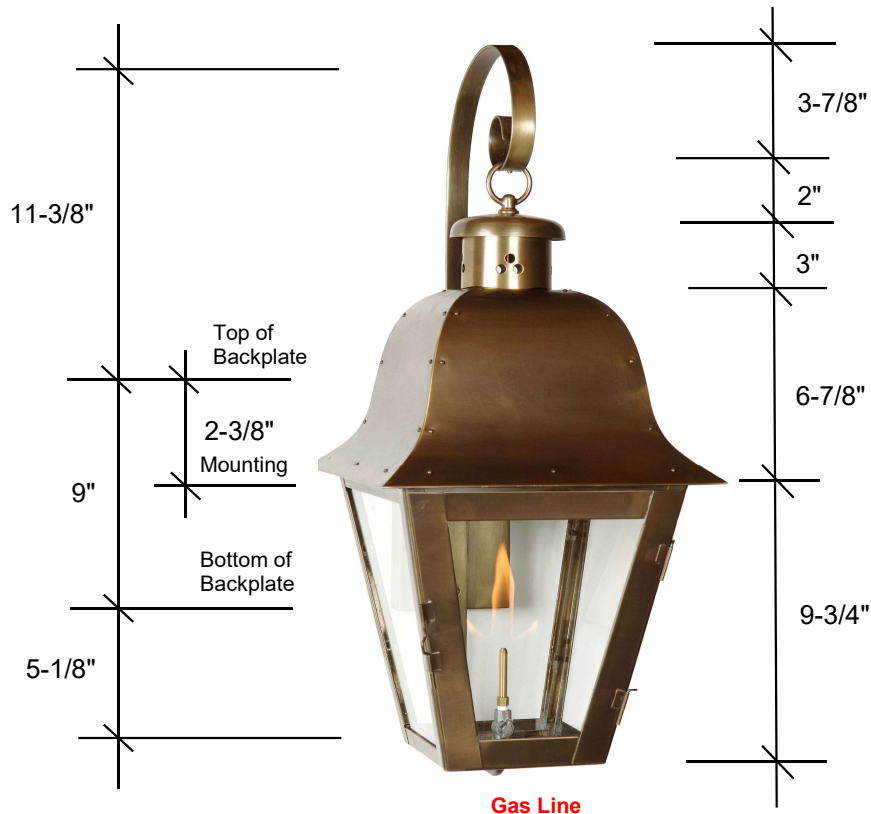

FOURTEENTH COLONY LIGHTING

HANDCRAFTED LIGHT FIXTURES MADE IN MEMPHIS, TENNESSEE

4141-GAS

25.5 H x 10.5 W x 12.75 D

Standard

Natural gas
Single brass burner
Manual on/off valve
Clear tempered glass
BTU rating of 3011
Electronic ignition n/a
Backplate 9H x 5W 1.5D

Option

Propane gas

Finish Options

Raw Brass (RWB)
Antique Brass (AB)
Blackened Brass (DAB)
Oil Rubbed Brass (ORB)
Raw Copper (RWC) *
Antique Copper (AC) *
Blackened Copper (DAC)
Antique Copper Verde (ACV)