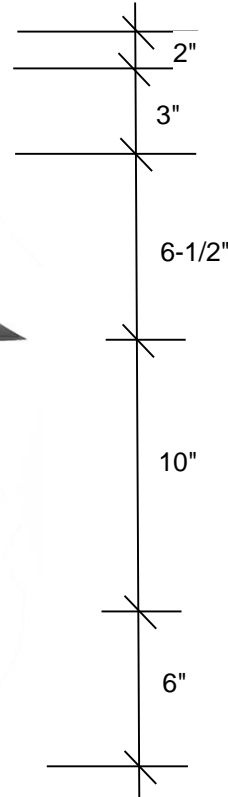

FOURTEENTH COLONY LIGHTING

HANDCRAFTED LIGHT FIXTURES MADE IN MEMPHIS, TENNESSEE

4140

27.5 H x 10.5 W

picture not to scale

Standard

1-60W Medium
Clear Glass
3" Post Collar

Glass Options

Clear (CLR)
Seedy (SDY)

Lamp Options

2-60W Candles
3-60W Candles
4-40W Candles

Finish Options

Raw Brass (RWB)
Antique Brass (AB)
Blackened Brass (DAB)
Oil Rubbed Brass (ORB)
Raw Copper (RWC) *
Antique Copper (AC) *
Blackened Copper (DAC)
Antique Copper Verde (ACV)
Copper Verde (CV)
Rust (RT)