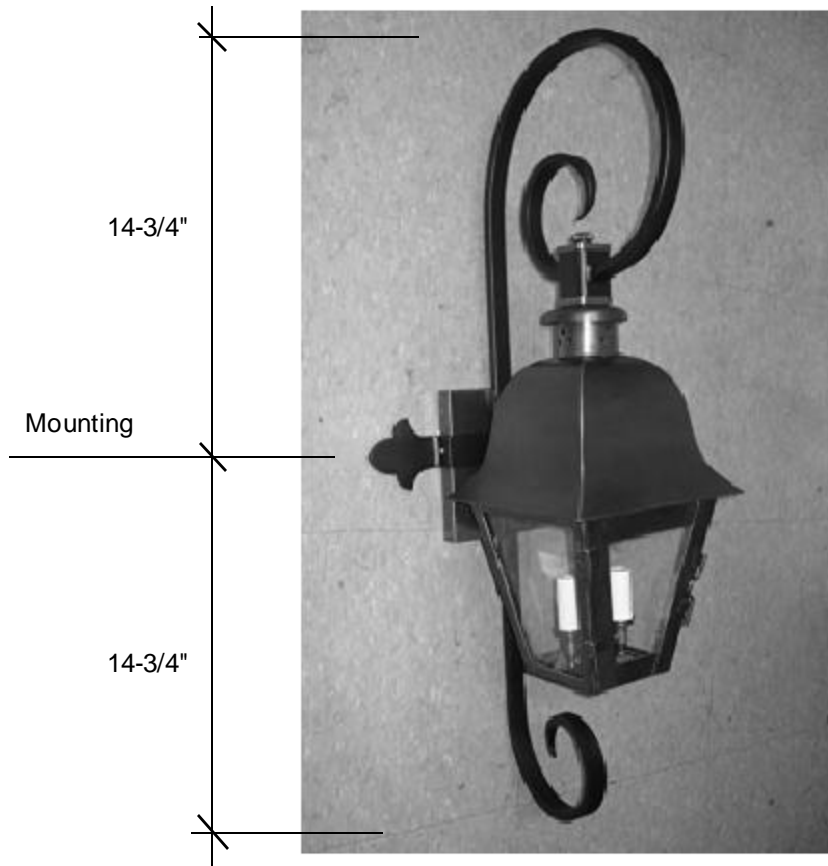

## 4131-IB05

29.5"L x 8"W x 11"D

This fixture comes standard with clear glass, but seeded is available, and has (2) candelabra sockets that are listed for 40W each.

The finishes available are:

- Raw Brass (RWB) / Raw Copper (RWC)
- Antique Brass (AB) / Antique Copper (AC)
- Blackened Brass (DAB) / Blackened Copper (DAC)
- Antique Copper Verde (ACV) / Copper Verde (CV)
- Rust (RT) / Oil Rubbed Brass (ORB)

### **Backplate 6"H x 5"W**

Please note the dimensions stated above are approximate.