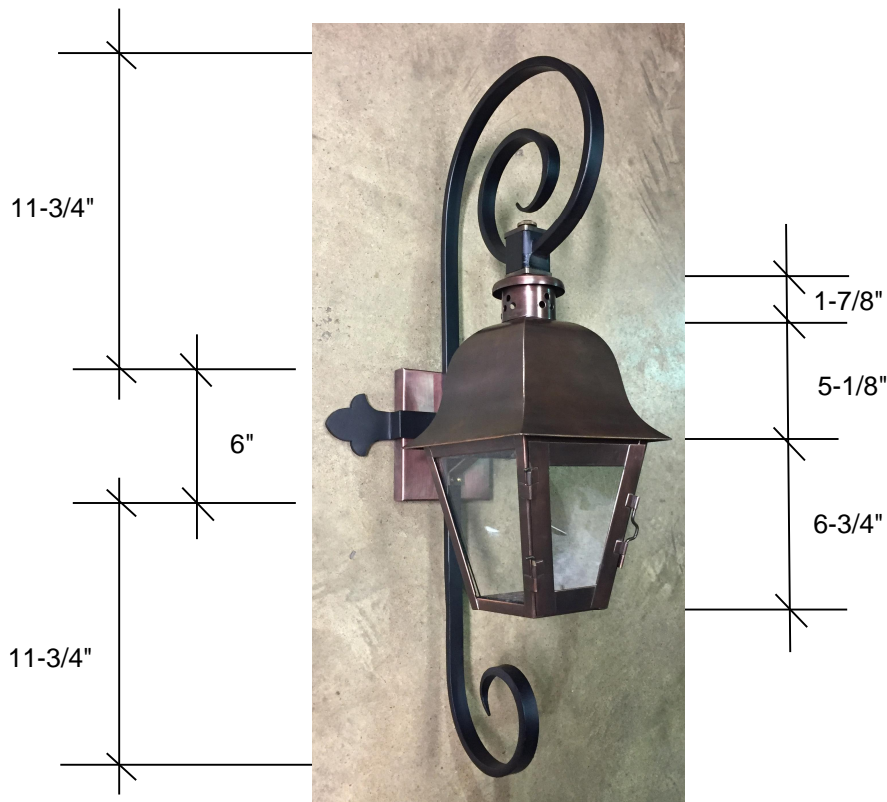

FOURTEENTH COLONY LIGHTING

HANDCRAFTED LIGHT FIXTURES MADE IN MEMPHIS, TENNESSEE

4131/ IB05

29.5 H x 8 W x 11 D

Standard

2-40W Candles
Clear Glass
Black Iron Scroll
Backplate 6H x 5W

Glass Options

Clear (CLR)
Seedy (SDY)

Lamp Options

n/a

Finish Options

Raw Brass (RWB)
Antique Brass (AB)
Blackened Brass (DAB)
Oil Rubbed Brass (ORB)
Raw Copper (RWC) *
Antique Copper (AC) *
Blackened Copper (DAC)
Antique Copper Verde (ACV)
Copper Verde (CV)
Rust (RT)