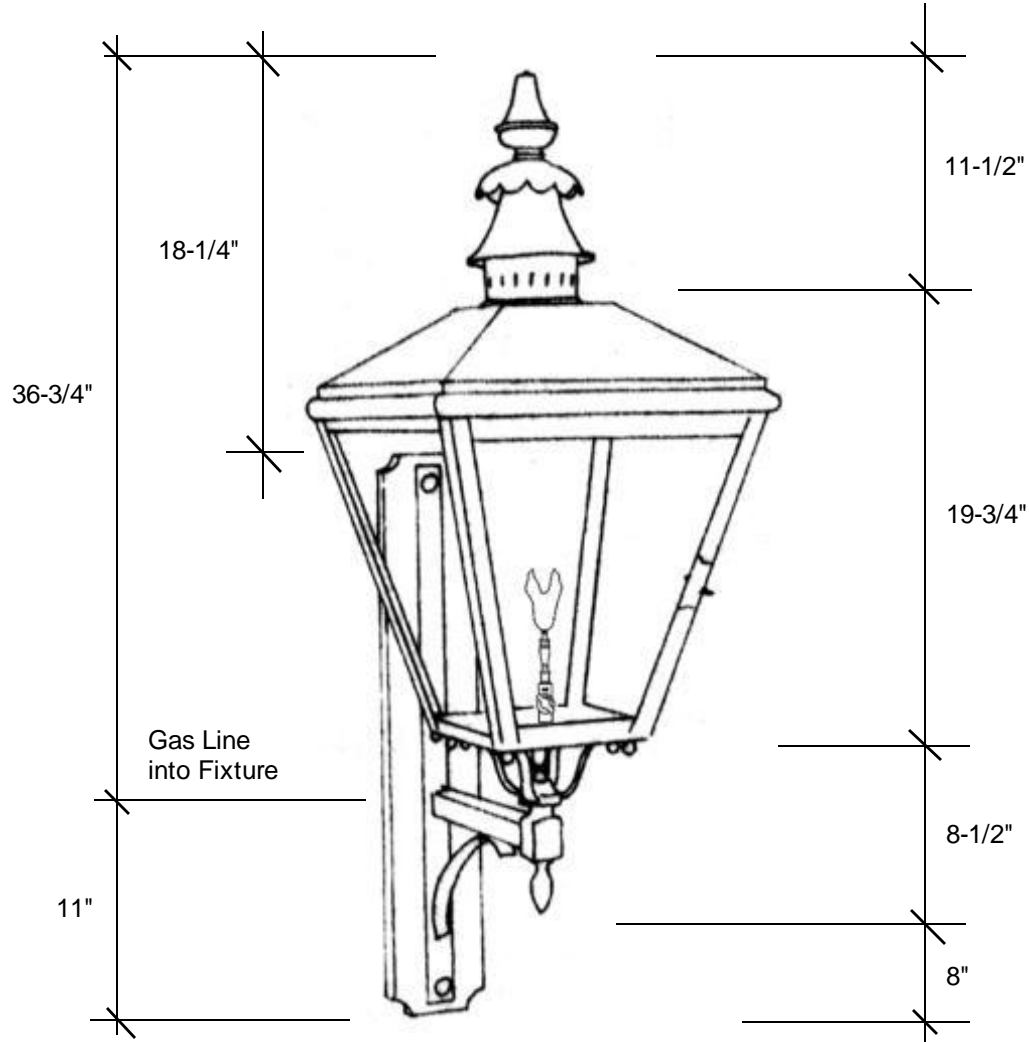

## 4121-GAS

47.75"H x 16.5"W x 22"D

[http://fourteenthcolonylighting.com/pdf/mounting\\_diagram.pdf](http://fourteenthcolonylighting.com/pdf/mounting_diagram.pdf)

This fixture is available with clear tempered glass only and is listed for natural gas, with an option of propane. The fixture has a manual on/off valve with a maple leaf design and has a BTU rating of 3011.

**Backplate 29.5"H x 5"W**

Please note the dimensions stated above are approximate