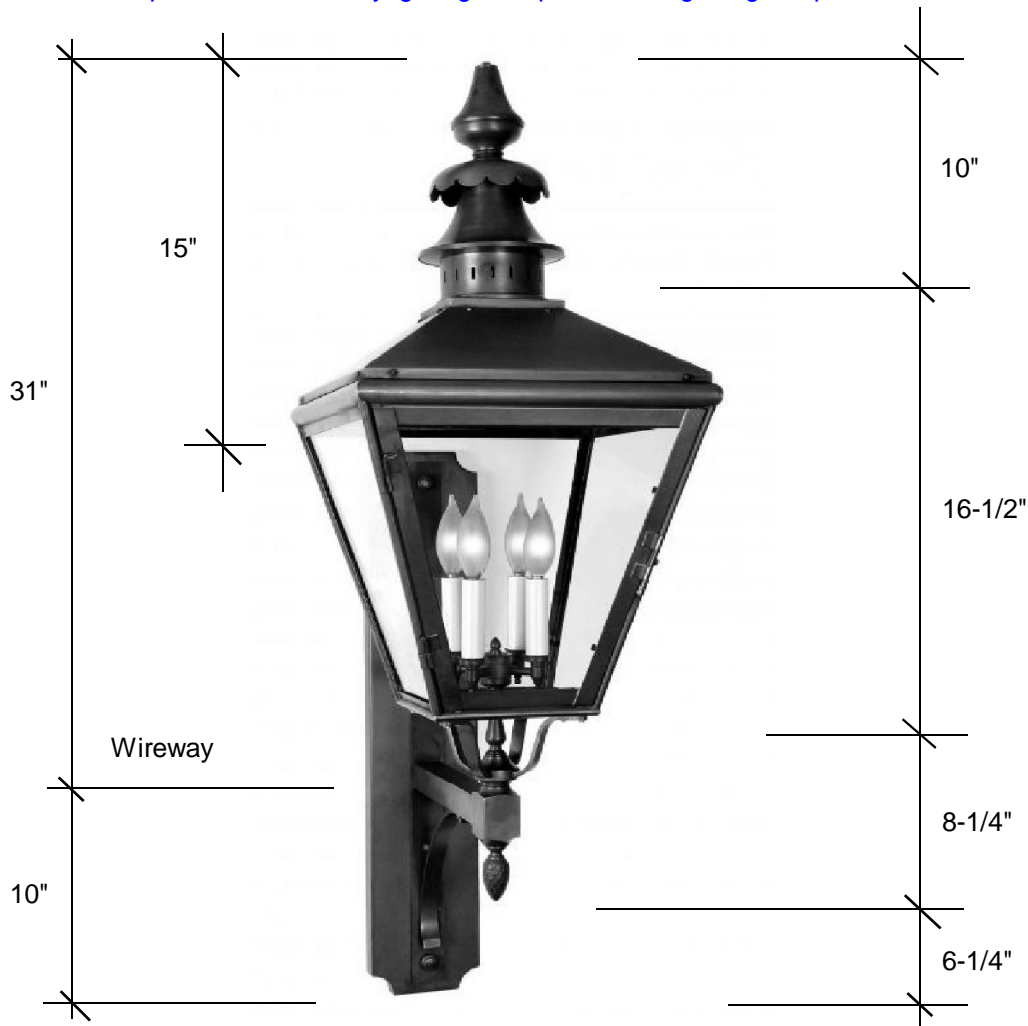

Fourteenth Colony

LIGHTING

797 Roland Street • Memphis, Tennessee 38104 • (901) 272-7007 • FAX: (901) 272-0365

4111

41"H x 13.5"W x 17.75"D

http://fourteenthcolonylighting.com/pdf/mounting_diagram.pdf

This fixture comes standard with clear glass, but seeded is available, and has (4) candelabra sockets that are listed for 40W each.

Backplate 26"H x 5"W

Please note the dimensions stated above are approximate