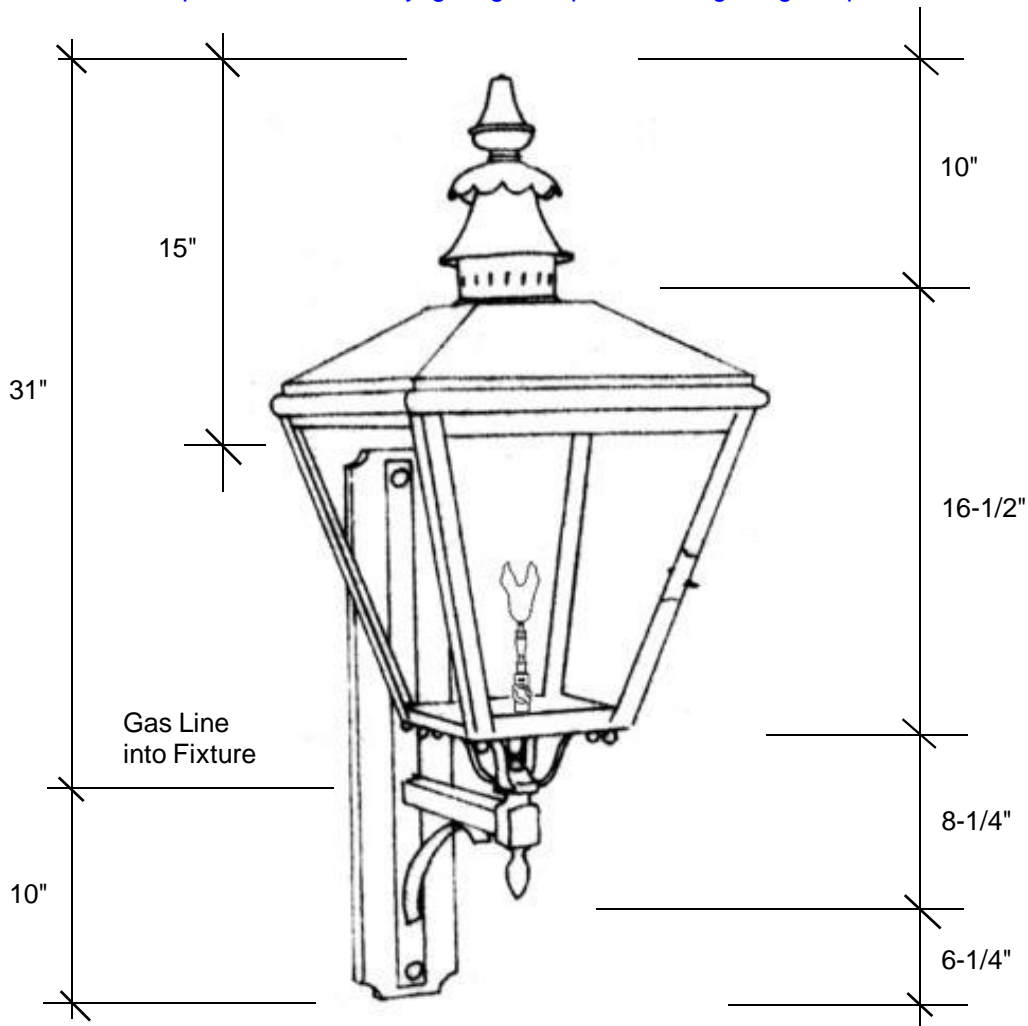

## 4111-GAS

41"H x 13.5"W x 18.75"D

[http://fourteenthcolonylighting.com/pdf/mounting\\_diagram.pdf](http://fourteenthcolonylighting.com/pdf/mounting_diagram.pdf)

This fixture is available with clear tempered glass only and is listed for natural gas, with an option of propane. The fixture has a manual on/off valve with a maple leaf design and has a BTU rating of 3011.

**Backplate 26"H x 5"W**

Please note the dimensions stated above are approximate