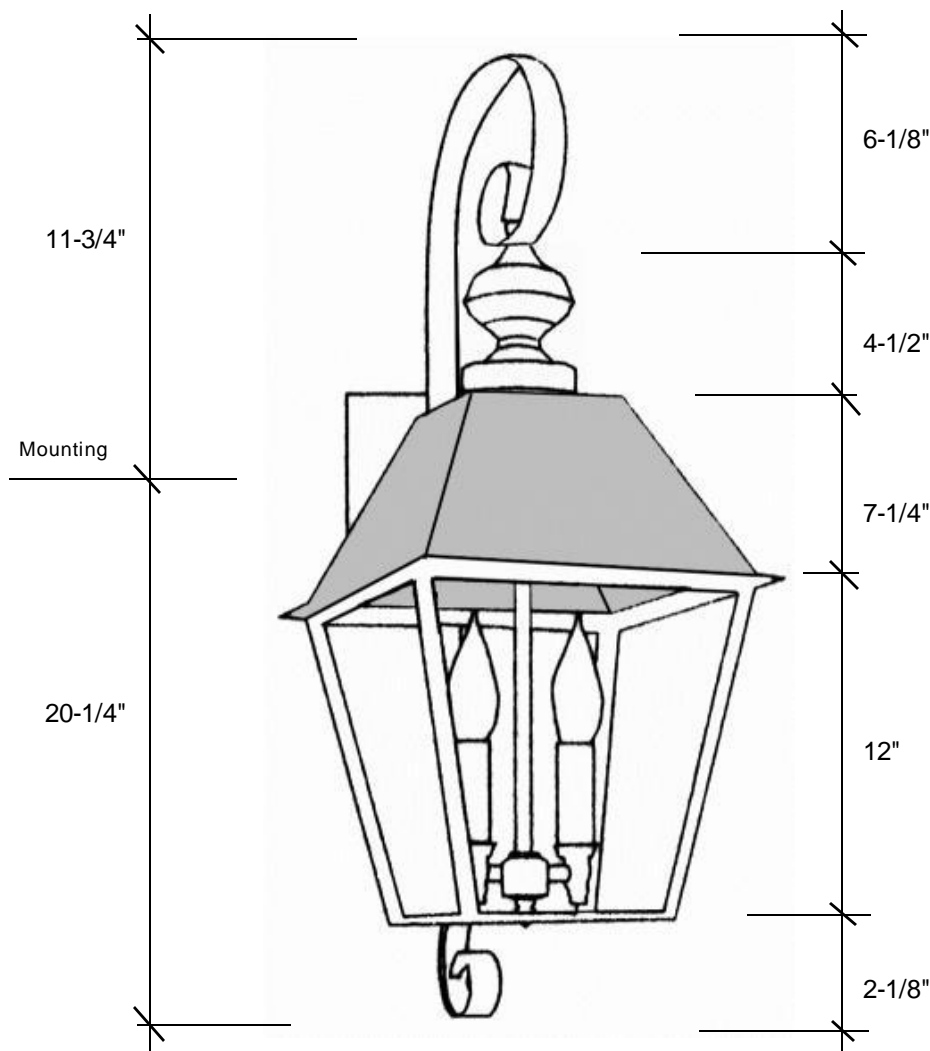

## 4071

32"H x 14"W x 16.5"D

This fixture comes standard with clear glass, but seeded is available, and has (2) candelabra sockets that are listed for 60W each, with an option of a (4) light candle cluster listed for 40W per socket.

### Backplate 6" Square

Please note the dimensions stated above are approximate.