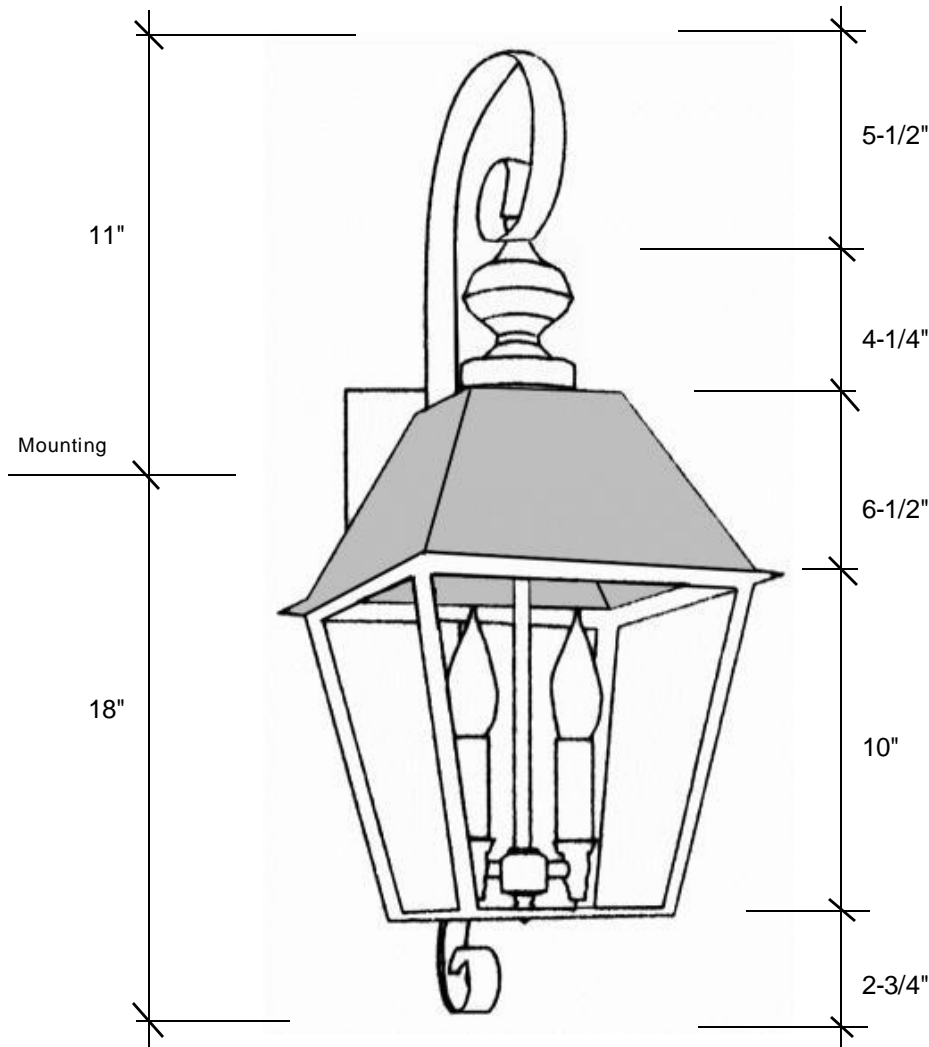

## 4061

29"H x 11.75"W x 14"D

This fixture comes standard with clear glass, but seeded is available, and has (2) candelabra sockets that are listed for 60W each, with an option of a 4-light cluster listed for 40W per socket.

### Backplate 5" Square

Please note the dimensions stated above are approximate