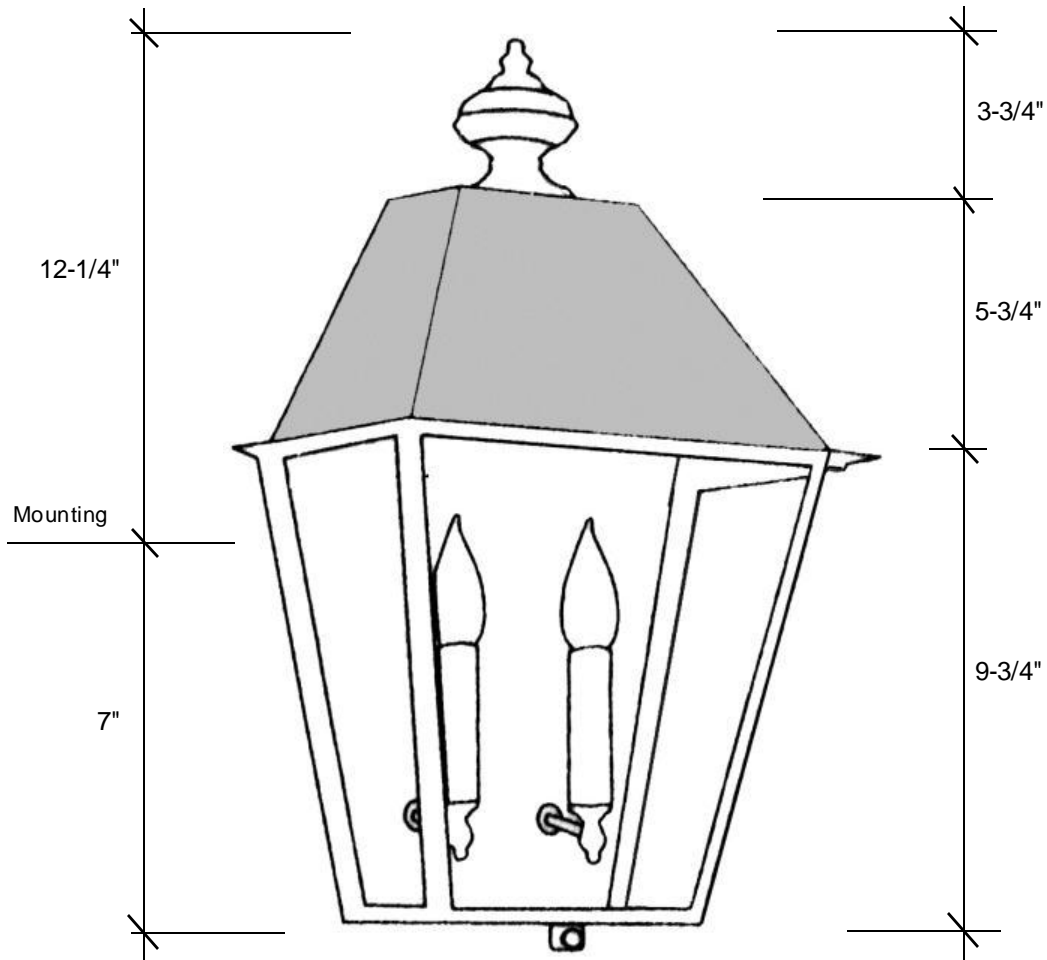

Fourteenth Colony

LIGHTING

797 Roland Street • Memphis, Tennessee 38104 • (901) 272-7007 • FAX: (901) 272-0365

4061-H

19.25"H x 11.75"W x 6.75"D

This fixture comes standard with clear glass, but seeded is available, and has (2) candelabra sockets that are listed for 60W each.

Canopy Backplate 15.5"H x 10.25"W

Please note the dimensions stated above are approximate