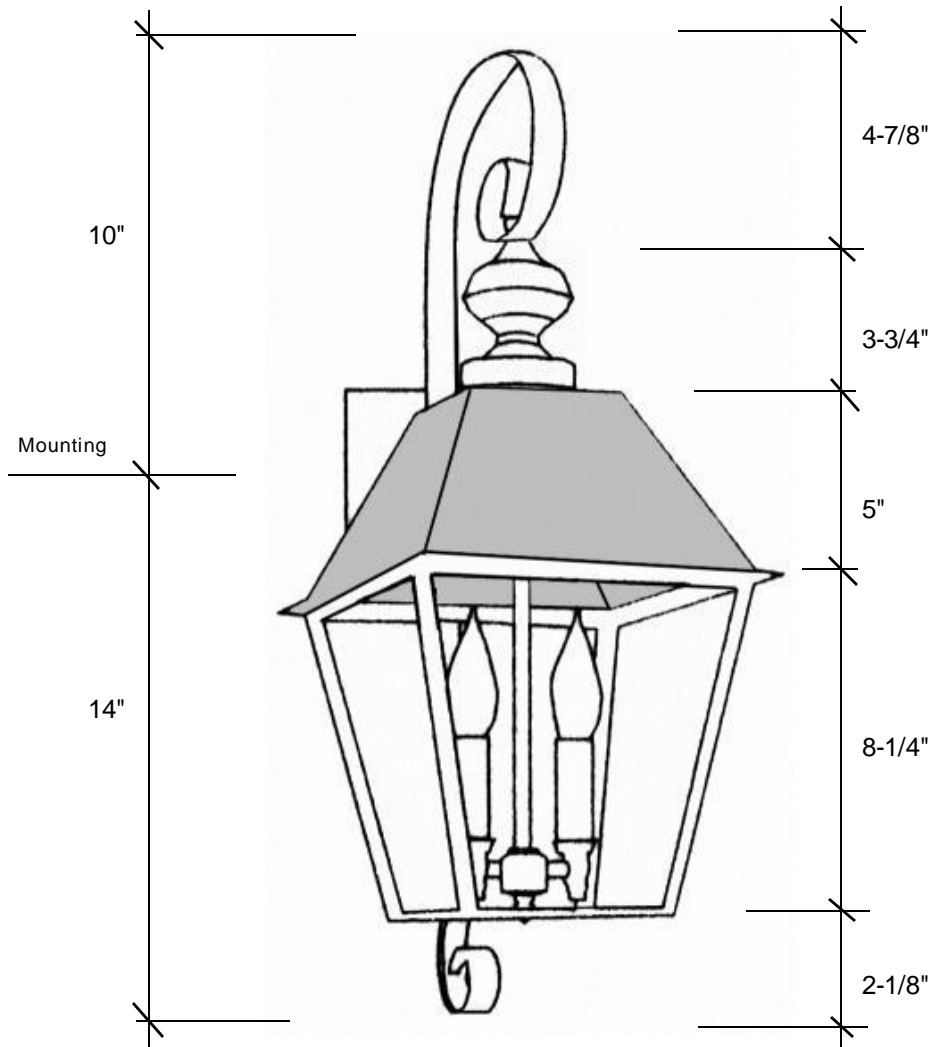

Fourteenth Colony

LIGHTING

797 Roland Street • Memphis, Tennessee 38104 • (901) 272-7007 • FAX: (901) 272-0365

4051

24"H x 9.5"W x 11.5"D

This fixture comes standard with clear glass, but seeded is available, and has (2) candelabra sockets that are listed for 60W each, with an option of a 4-light cluster listed for 40W per socket.

Backplate 5" Square

Please note the dimensions stated above are approximate