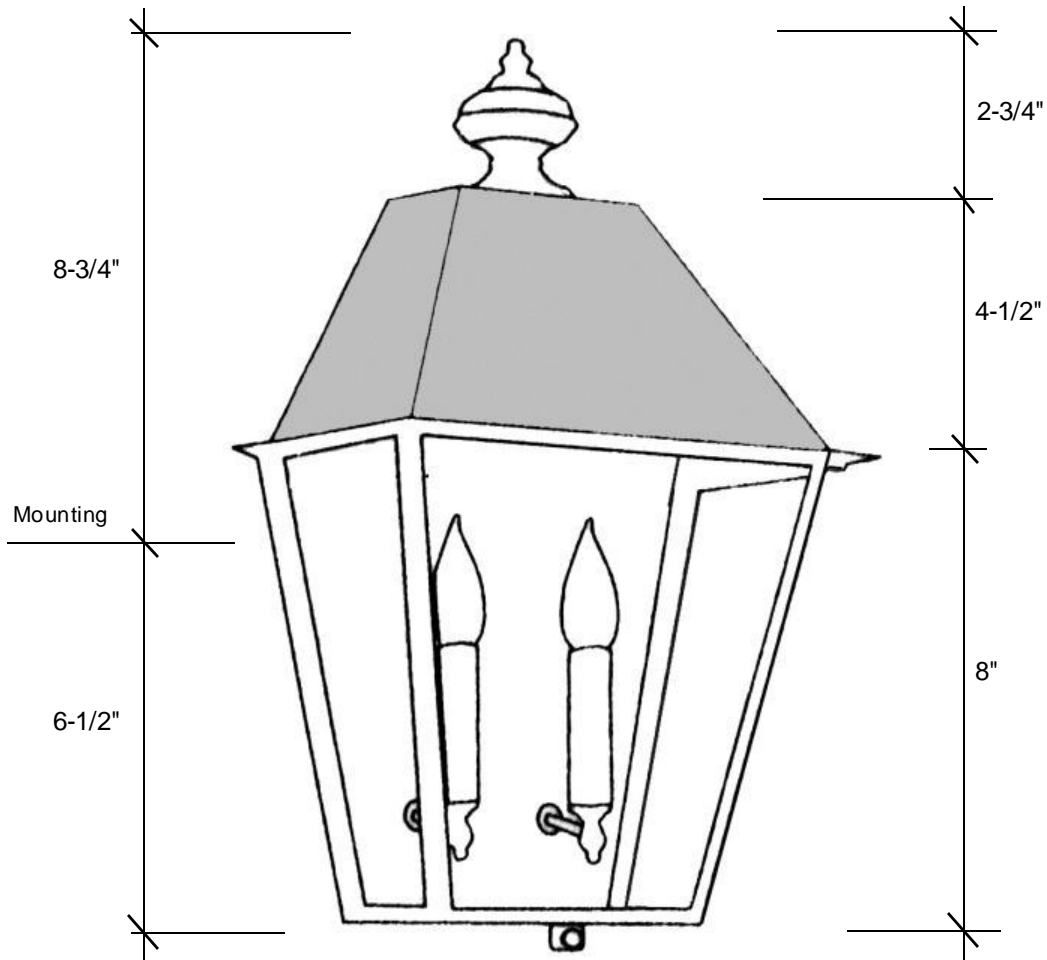

Fourteenth Colony

LIGHTING

797 Roland Street • Memphis, Tennessee 38104 • (901) 272-7007 • FAX: (901) 272-0365

4051-H

15.25"H x 9.5"W x 5.5"D

This fixture comes standard with clear glass, but seeded is available, and has (2) candelabra sockets that are listed for 60W each.

Canopy Backplate 12.5"H x 8.25"W

Please note the dimensions stated above are approximate