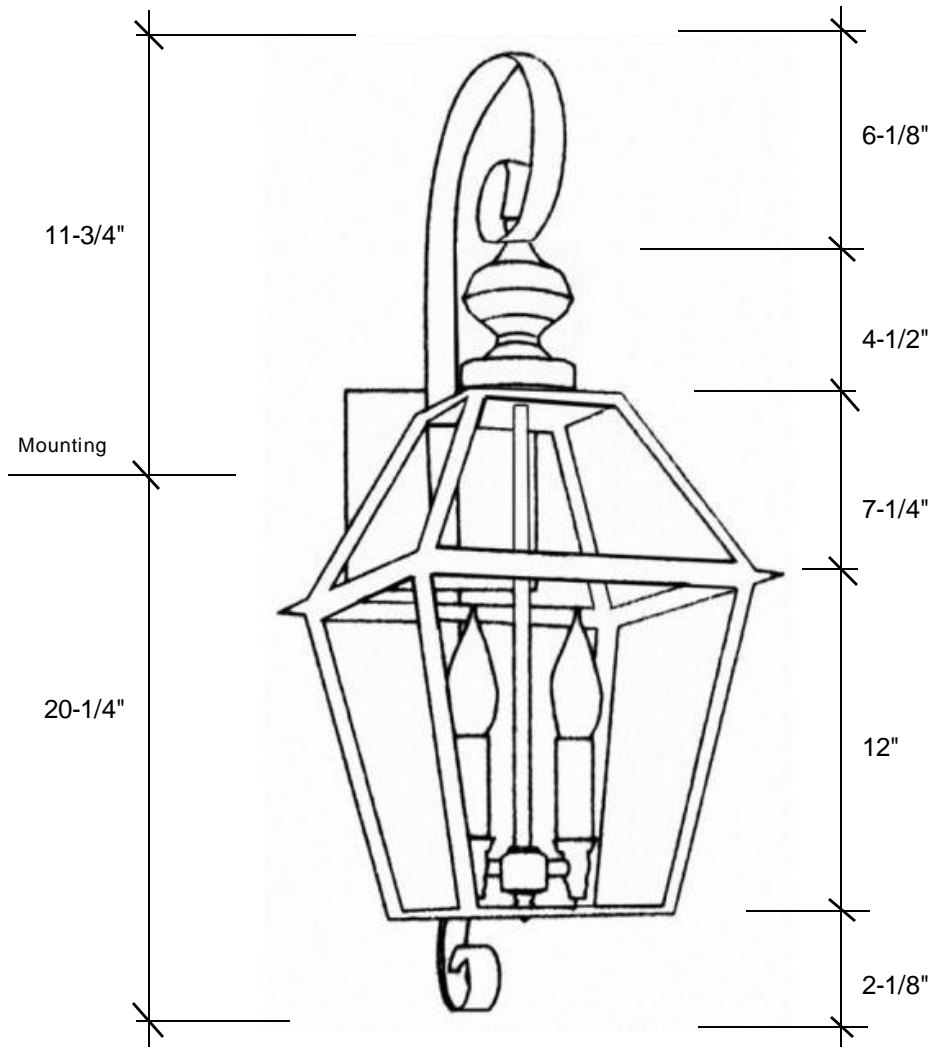

Fourteenth Colony

LIGHTING

797 Roland Street • Memphis, Tennessee 38104 • (901) 272-7007 • FAX: (901) 272-0365

4031

32"L x 14"W x 16.5"D

This fixture comes standard with clear glass, but seeded is available, and has (2) candelabra sockets that are listed for 60W each, with an option of a 4-light cluster listed for 40W per socket.

Backplate 6" Square

Please note the dimensions stated above are approximate