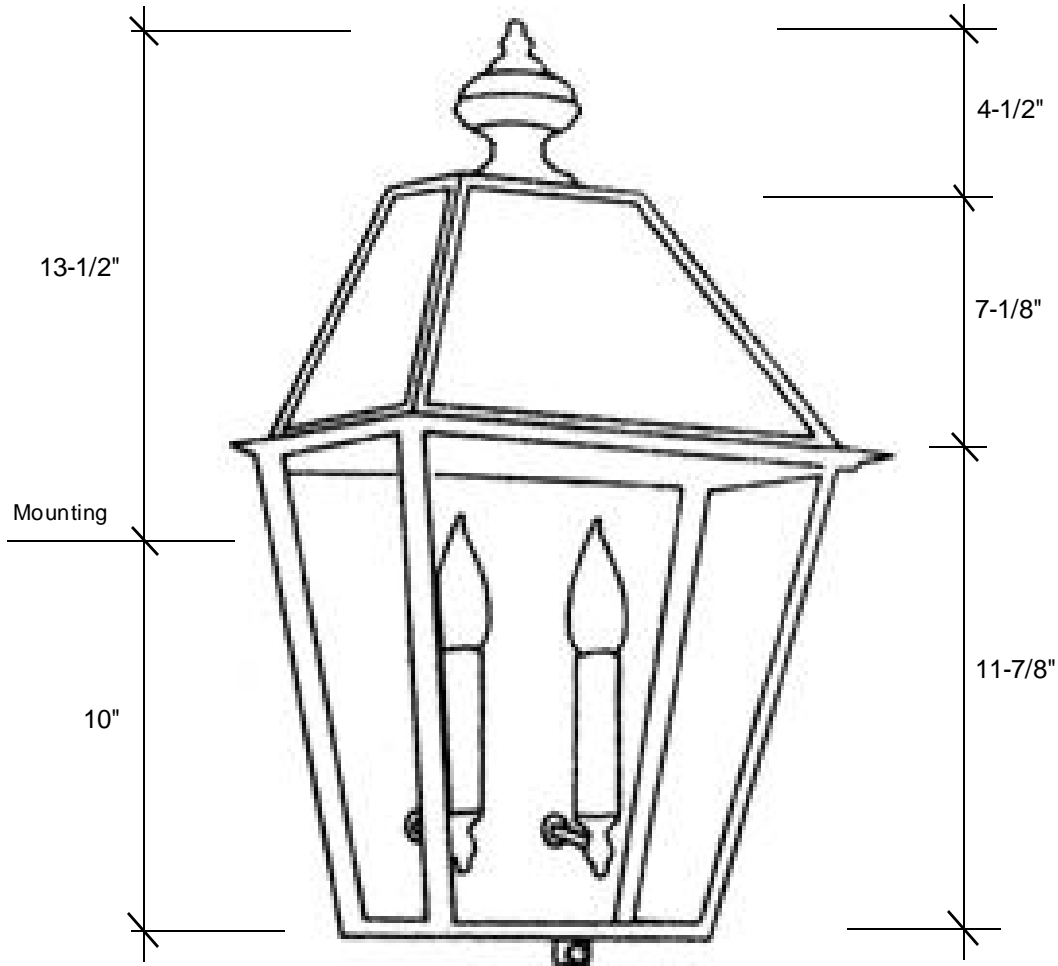

Fourteenth Colony

LIGHTING

797 Roland Street • Memphis, Tennessee 38104 • (901) 272-7007 • FAX: (901) 272-0365

4031-H

23.5"H x 14"W x 8"D

This fixture comes standard with clear glass, but seeded is available, and has (2) candelabra sockets that are listed for 60W each.

Canopy Backplate 19"H x 13"W

Please note the dimensions stated above are approximate