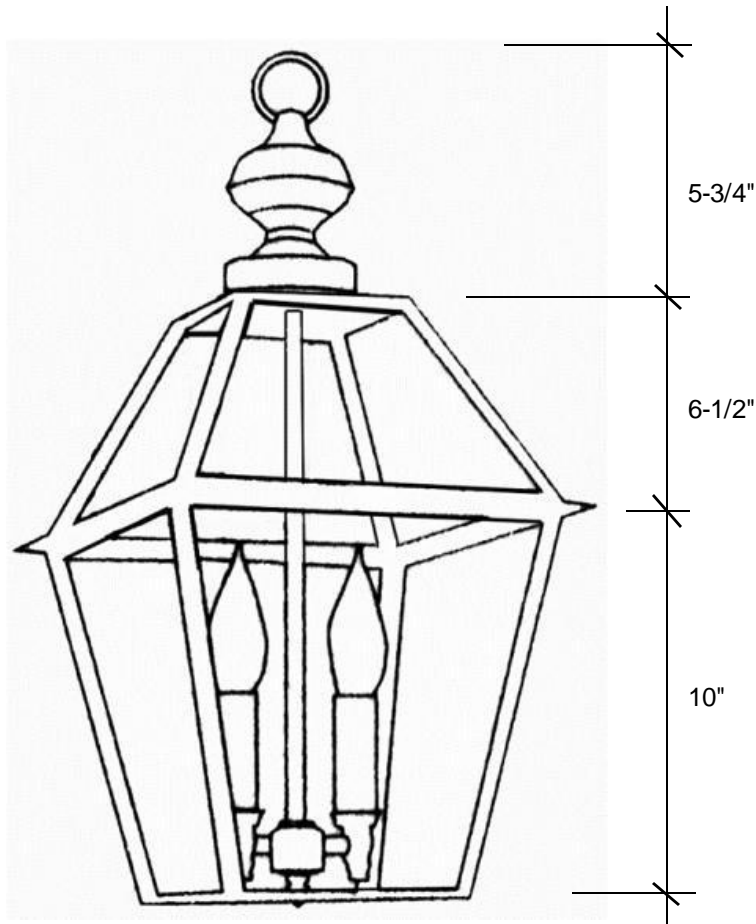

Fourteenth Colony

LIGHTING

797 Roland Street • Memphis, Tennessee 38104 • (901) 272-7007 • FAX: (901) 272-0365

4022

22.25"H x 11.75"W

This fixture comes standard with clear glass, but seeded is available, and has (2) candelabra base sockets that are listed for 60W, with an option of a (4) light candelabra cluster listed for 40W per socket. 3' chain standard.

5" Canopy

Please note the dimensions stated above are approximate.