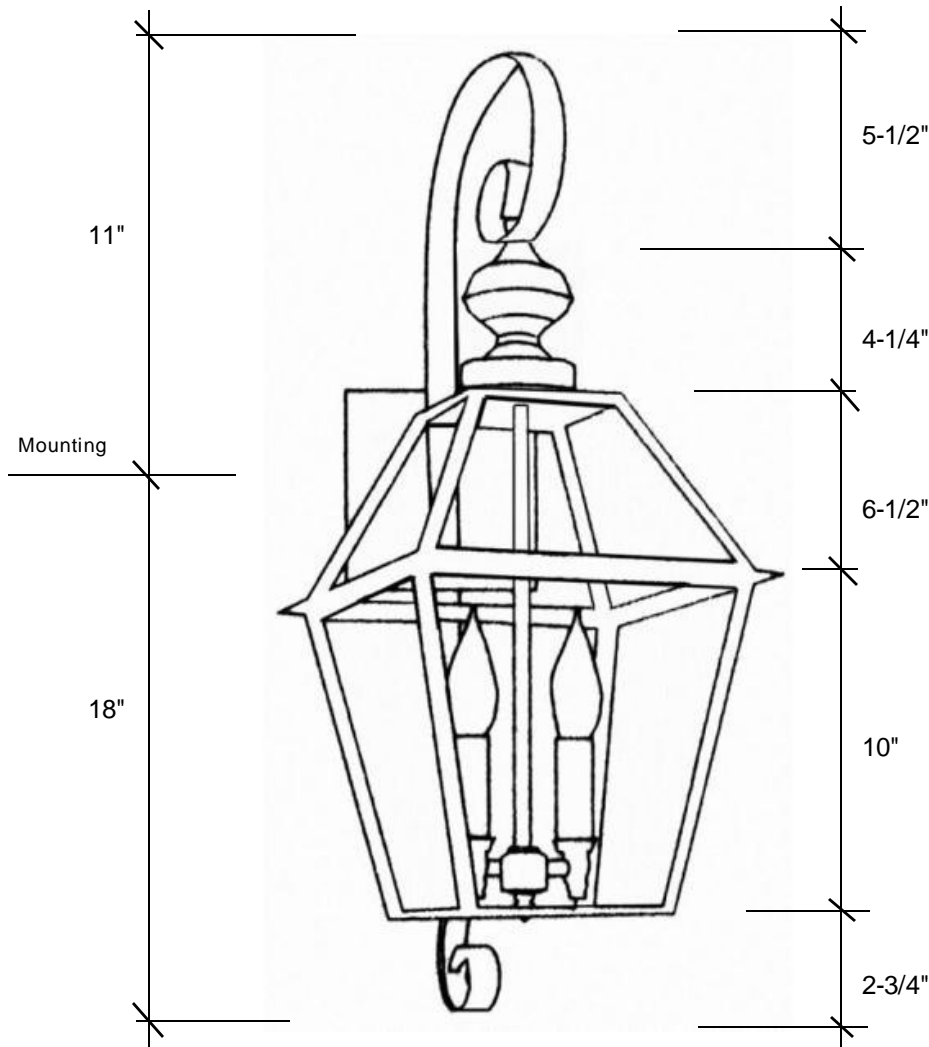

Fourteenth Colony

LIGHTING

797 Roland Street • Memphis, Tennessee 38104 • (901) 272-7007 • FAX: (901) 272-0365

4021

29"L x 11.75"W x 14"D

This fixture comes standard with clear glass, but seeded is available, and has (2) candelabra sockets that are listed for 60W each, with an option of a 4-light cluster listed for 40W per socket.

Backplate 5" Square

Please note the dimensions stated above are approximate