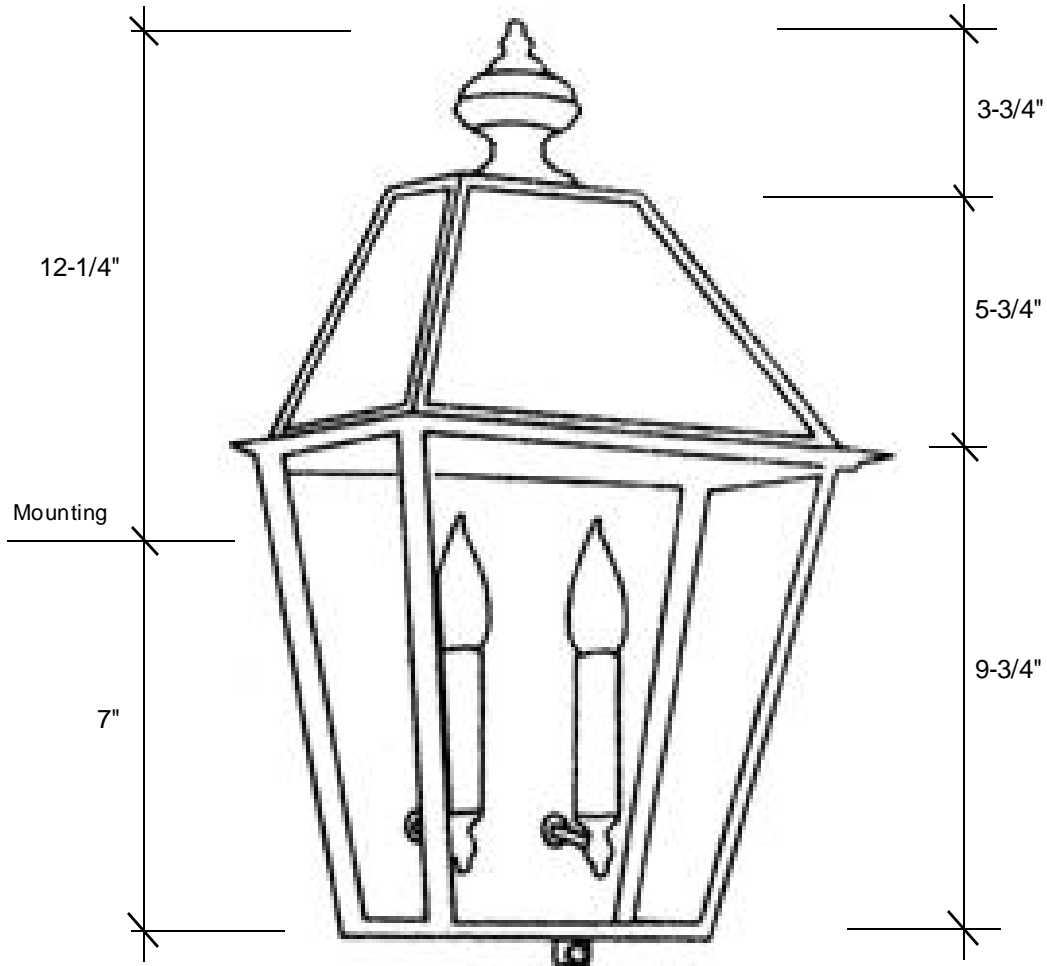

## 4021-H

19.25"H x 11.75"W x 6.75"D

This fixture comes standard with clear glass, but seeded is available, and has (2) candelabra sockets that are listed for 60W each.

The finishes available are:

- Raw Brass (RWB) / Raw Copper (RWC)
- Antique Brass (AB) / Antique Copper (AC)
- Blackened Brass (DAB) / Blackened Copper (DAC)
- Antique Copper Verde (ACV) / Copper Verde (CV)
- Rust (RT) / Oil Rubbed Brass (ORB)

**Canopy Backplate 15.5"H x 10.25"W**

Please note the dimensions stated above are approximate