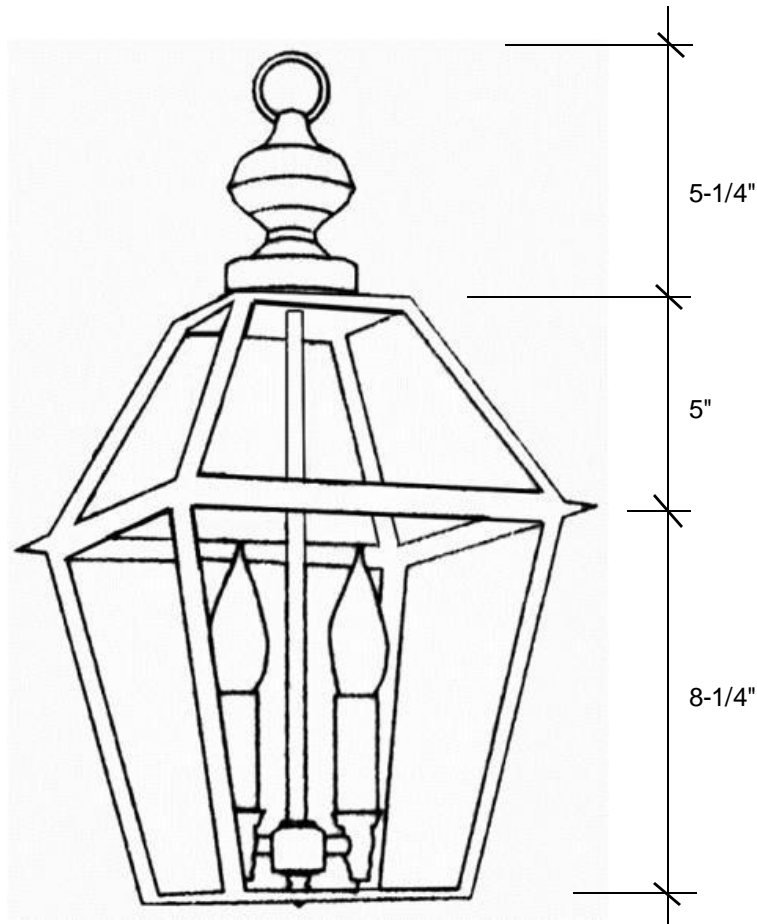

Fourteenth Colony

LIGHTING

797 Roland Street • Memphis, Tennessee 38104 • (901) 272-7007 • FAX: (901) 272-0365

4012

18.5"H x 9.5"W

This fixture comes standard with clear glass, but seeded is available, and has (2) candelabra base sockets that are listed for 60W, with an option of a (4) light candelabra cluster listed for 40W per socket. 3' chain standard.

5" Canopy

Please note the dimensions stated above are approximate.