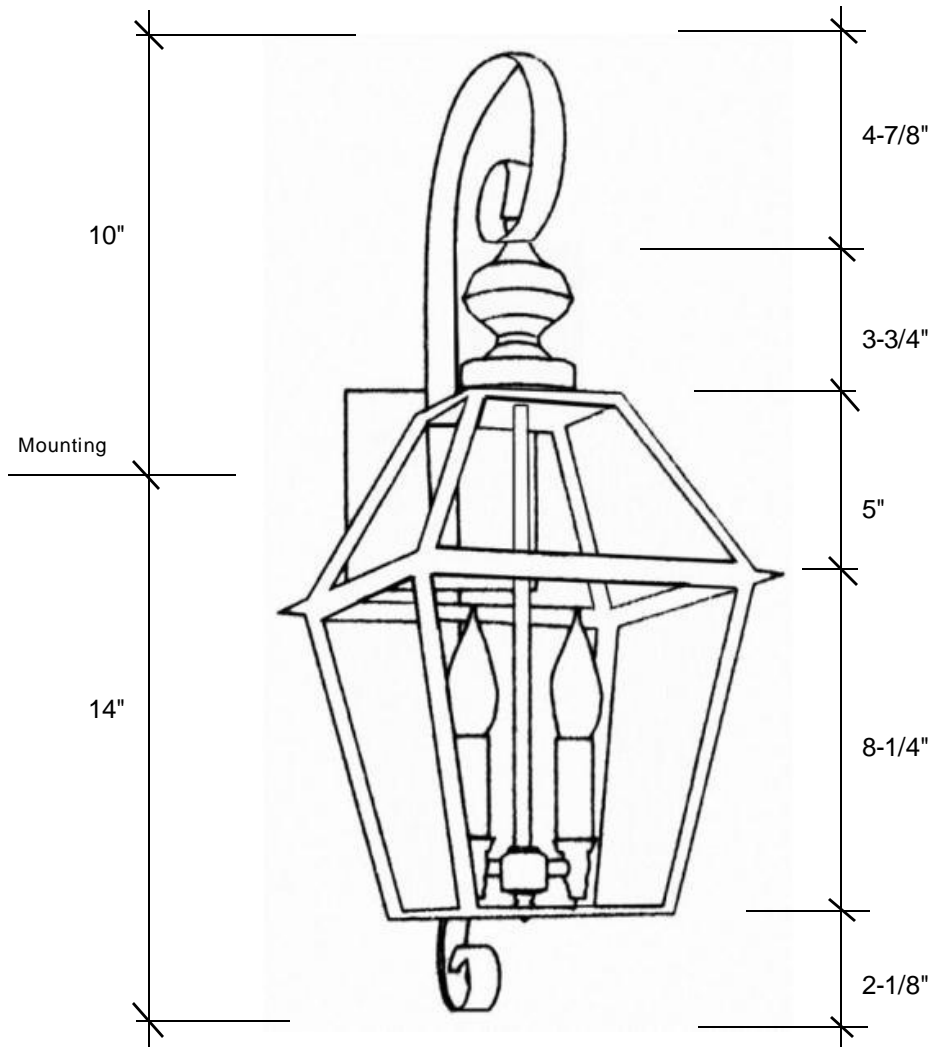

Fourteenth Colony

LIGHTING

797 Roland Street • Memphis, Tennessee 38104 • (901) 272-7007 • FAX: (901) 272-0365

4011

24"L x 9.5"W x 11.5"D

This fixture comes standard with clear glass, but seeded is available, and has (2) candelabra sockets that are listed for 60W each, with an option of a 4-light cluster listed for 40W per socket.

Backplate 5" Square

Please note the dimensions stated above are approximate