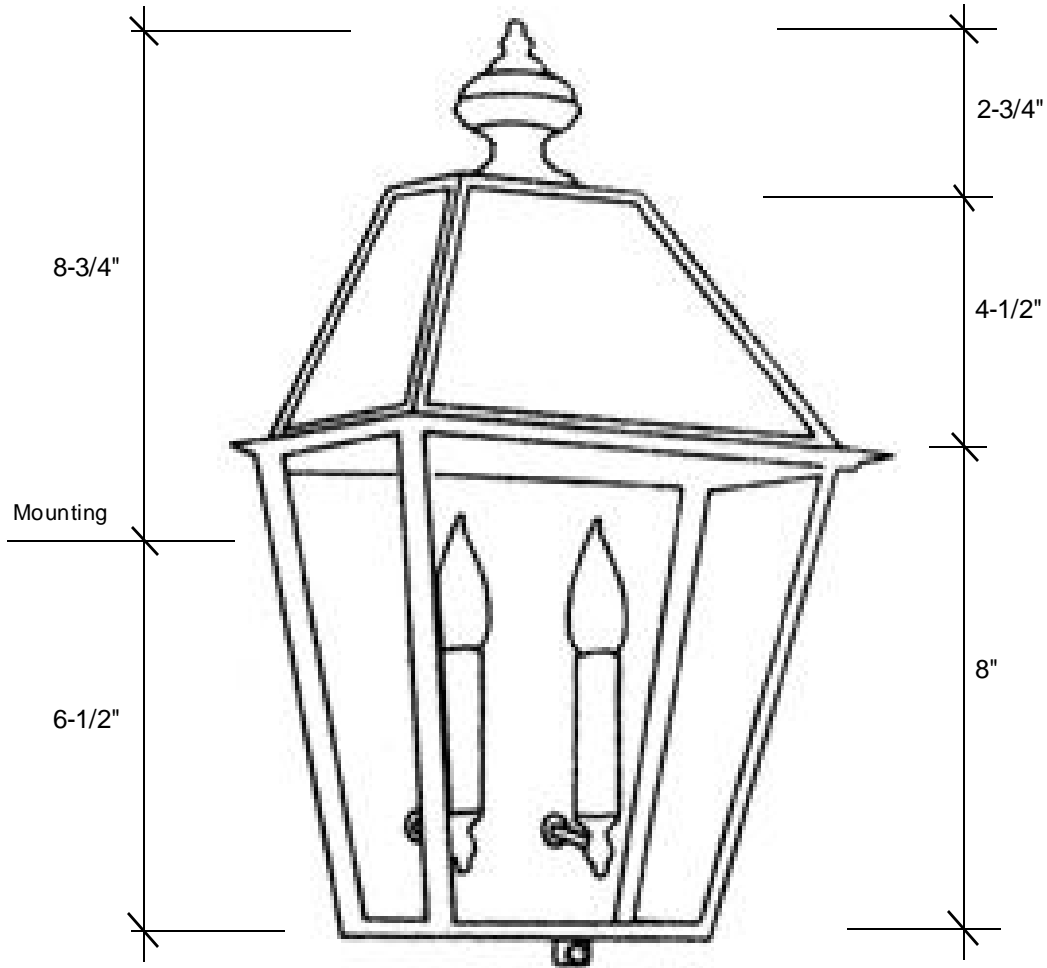

Fourteenth Colony

LIGHTING

797 Roland Street • Memphis, Tennessee 38104 • (901) 272-7007 • FAX: (901) 272-0365

4011-H

15.25"H x 9.5"W x 5.5"D

This fixture comes standard with clear glass, but seeded is available, and has (2) candelabra sockets that are listed for 60W each.

Canopy Backplate 12.5"H x 8.25"W

Please note the dimensions stated above are approximate