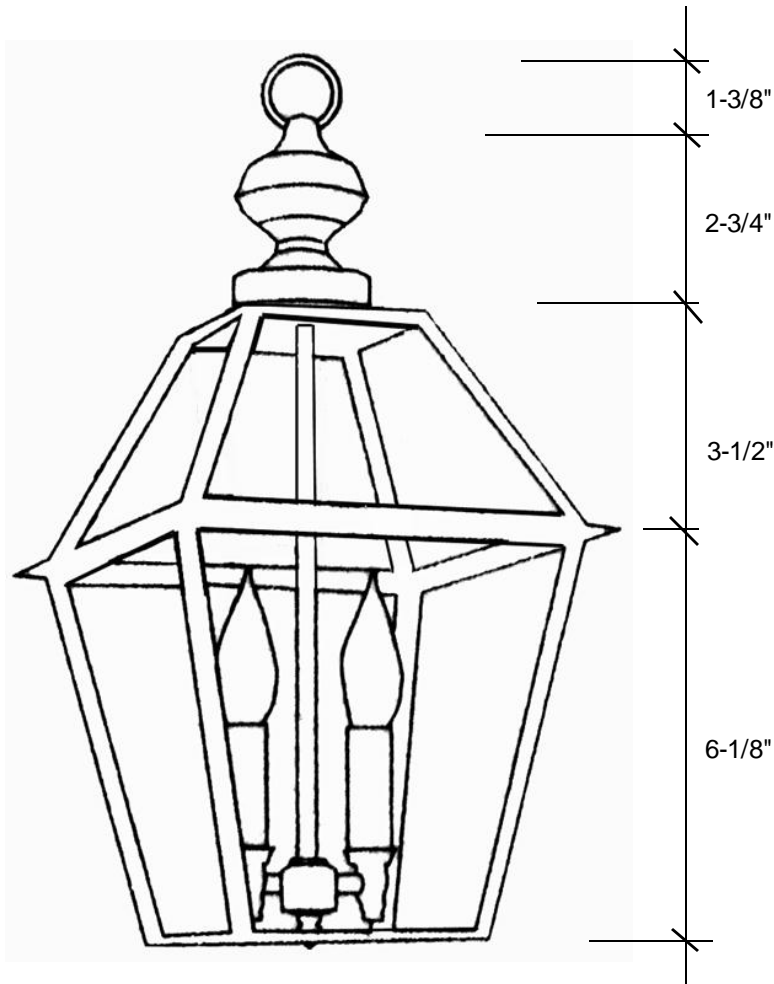

Fourteenth Colony

LIGHTING

797 Roland Street • Memphis, Tennessee 38104 • (901) 272-7007 • FAX: (901) 272-0365

4002

13.75"H x 7.25"W

This fixture comes standard with clear glass, but seeded is available, and has (2) candelabra sockets that are listed for 60W each. 3' chain standard.

5" Rd Canopy

Please note the dimensions stated above are approximate