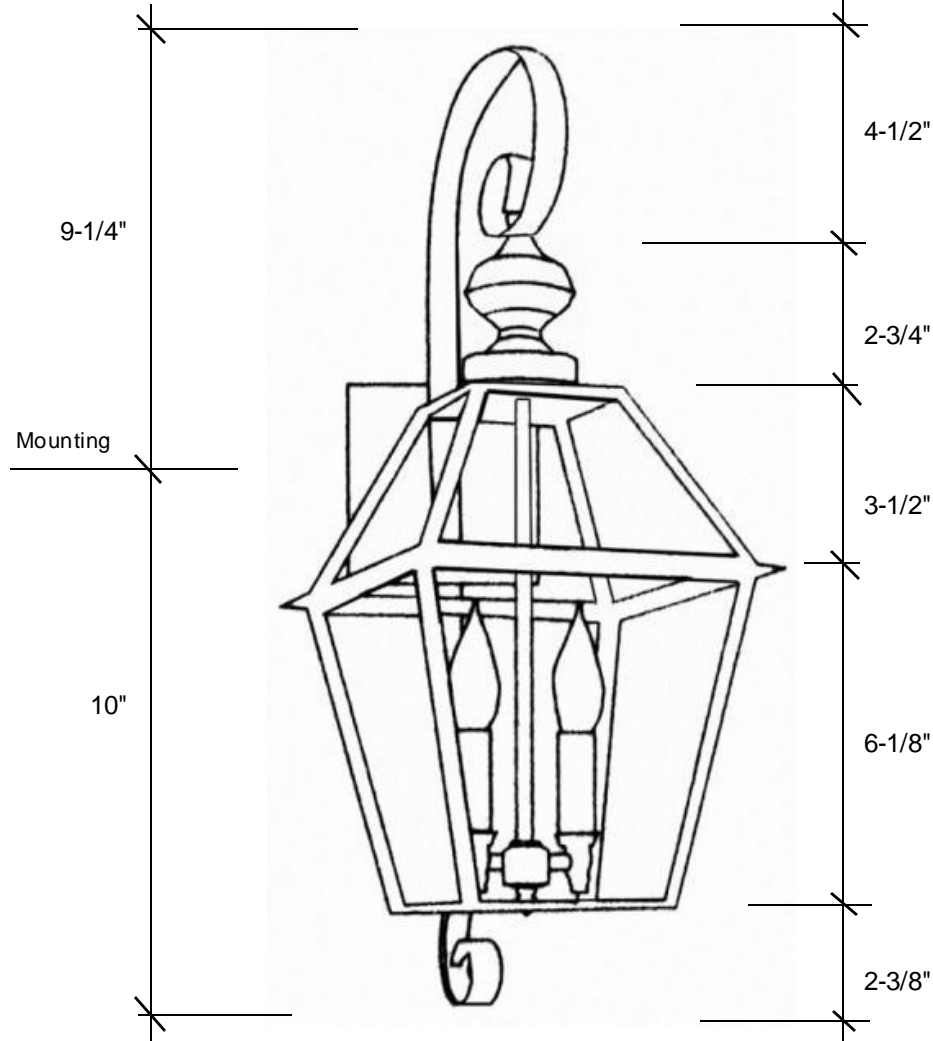

Fourteenth Colony

LIGHTING

797 Roland Street • Memphis, Tennessee 38104 • (901) 272-7007 • FAX: (901) 272-0365

4001

19.25"H x 7.25"W x 9"D

This fixture comes standard with clear glass, but seeded is available, and has (2) candelabra sockets that are listed for 60W each.

Backplate 5" Square

Please note the dimensions stated above are approximate