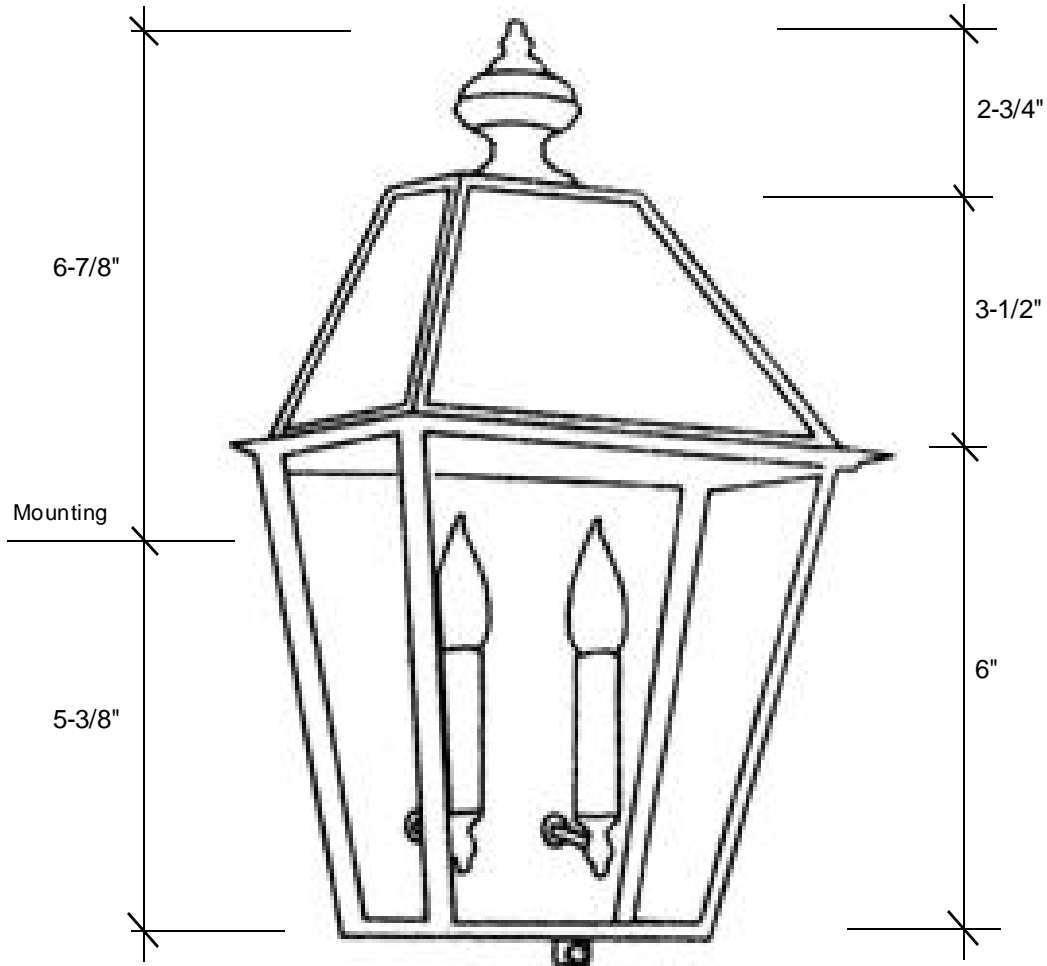

## 4001-H

12.25"H x 7.25"W x 4.50"D

This fixture comes standard with clear glass, but seeded is available, and has (2) candelabra sockets that are listed for 60W each.

The finishes available are:

Raw Brass (RWB) / Raw Copper (RWC)  
Antique Brass (AB) / Antique Copper (AC)  
Blackened Brass (DAB) / Blackened Copper (DAC)  
Antique Copper Verde (ACV) / Copper Verde (CV)  
Rust (RT) / Oil Rubbed Brass (ORB)

### Canopy Backplate 9-1/2"H x 6-3/8"W

Please note the dimensions stated above are approximate