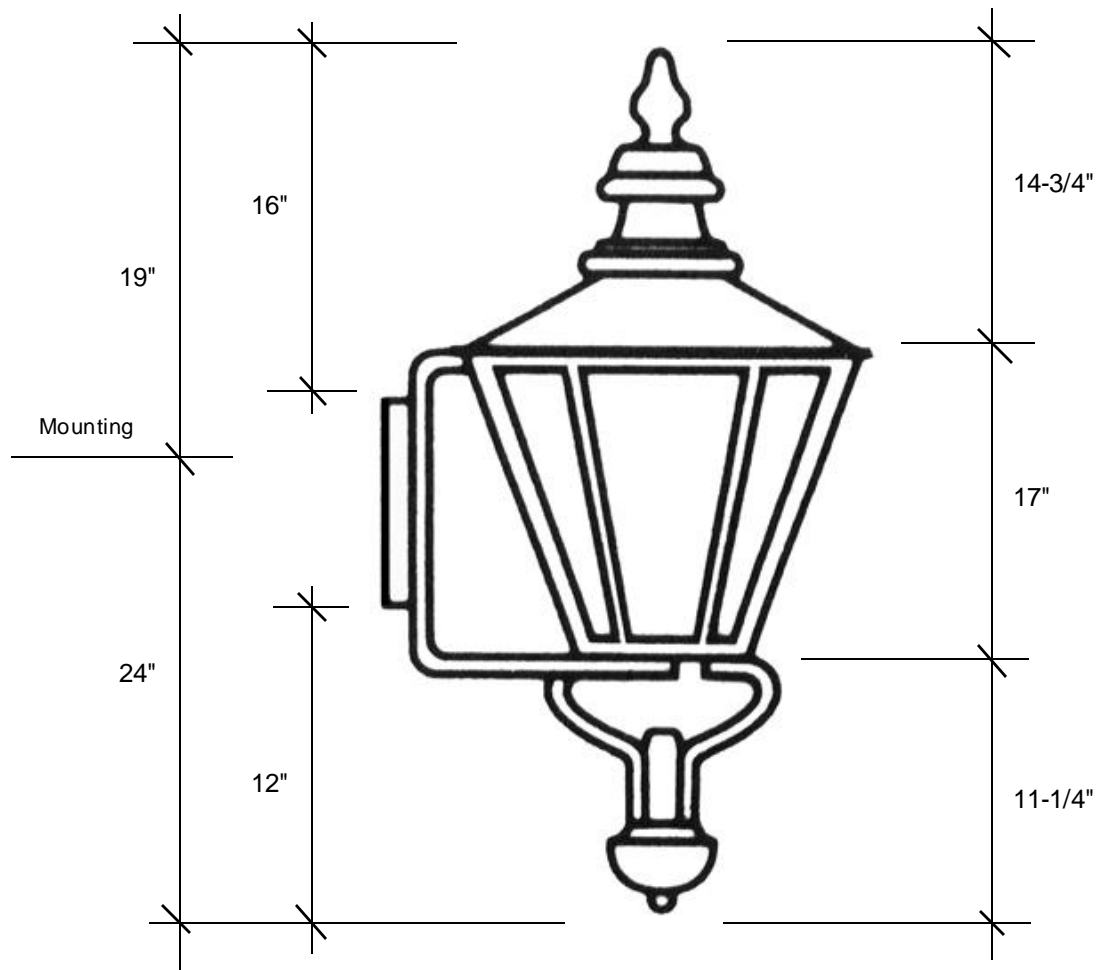

3971

43"H x 23"W x 25.5"D

This fixture comes standard with clear glass, but seeded is available, and has (1) edison socket that is U.L. listed for 60W with an option of a 3-light cluster that is U.L. listed for 60W each socket.

Backplate 15"H x 6.25"W

Please note the dimensions stated above are approximate