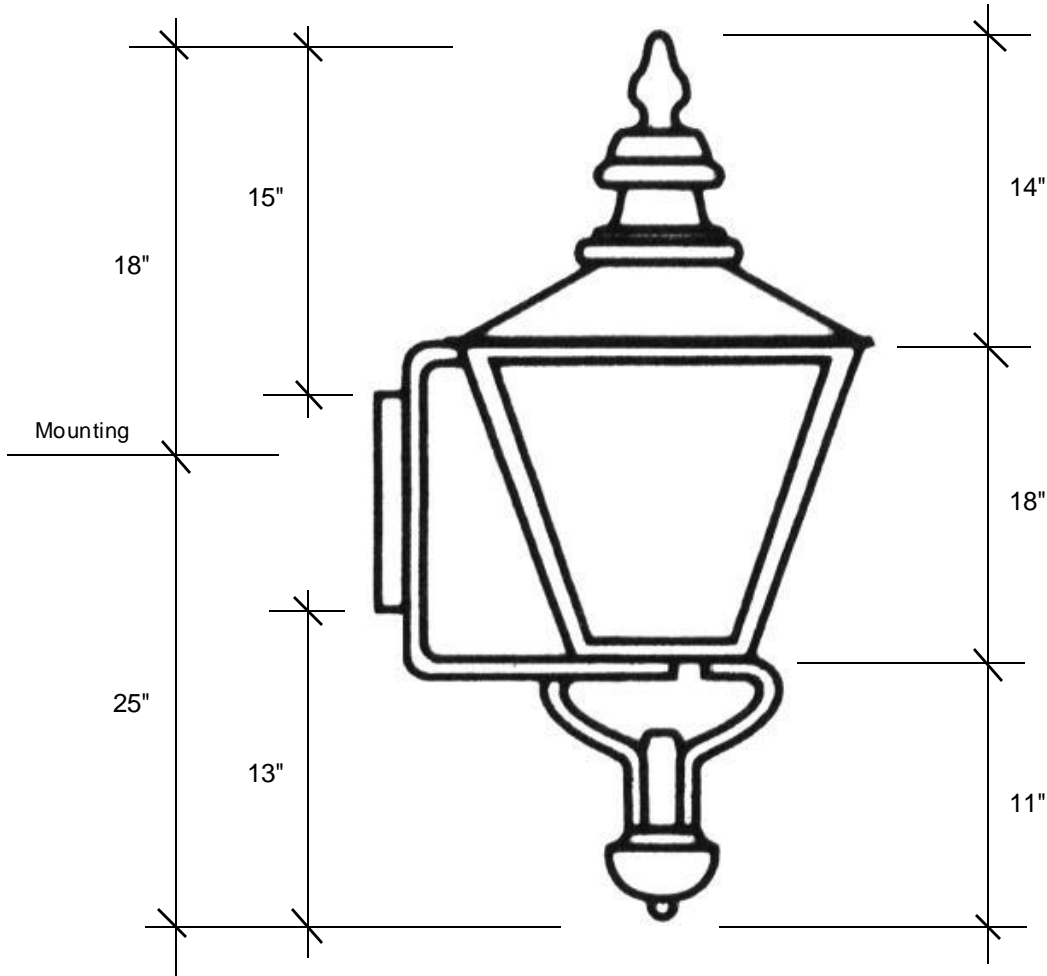

Fourteenth Colony

LIGHTING

797 Roland Street • Memphis, Tennessee 38104 • (901) 272-7007 • FAX: (901) 272-0365

3961

43"H x 18"W x 20.5"D

This fixture comes standard with clear glass, but seeded is available, and has (1) edison socket that is U.L. listed for 60W with an option of a 4-light cluster that is U.L. listed for 40W each socket.

Backplate 15"H x 6.25"W

Please note the dimensions stated above are approximate