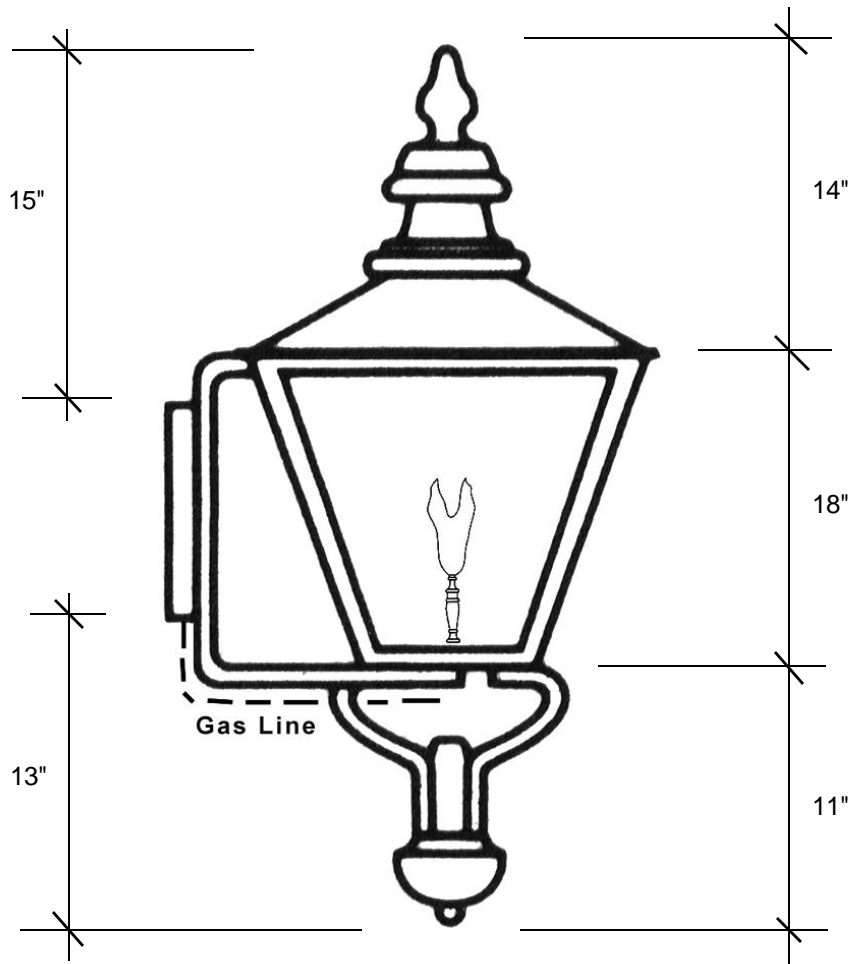

## 3961-GAS

43"H x 18"W x 21.5"D

This fixture is available with clear tempered glass only and is UL listed for natural gas, with an option of propane. The fixture has a manual on/off valve with a maple leaf design and has a BTU rating of 3011.

### Backplate 15"H x 6.25"W

Please note the dimensions stated above are approximate