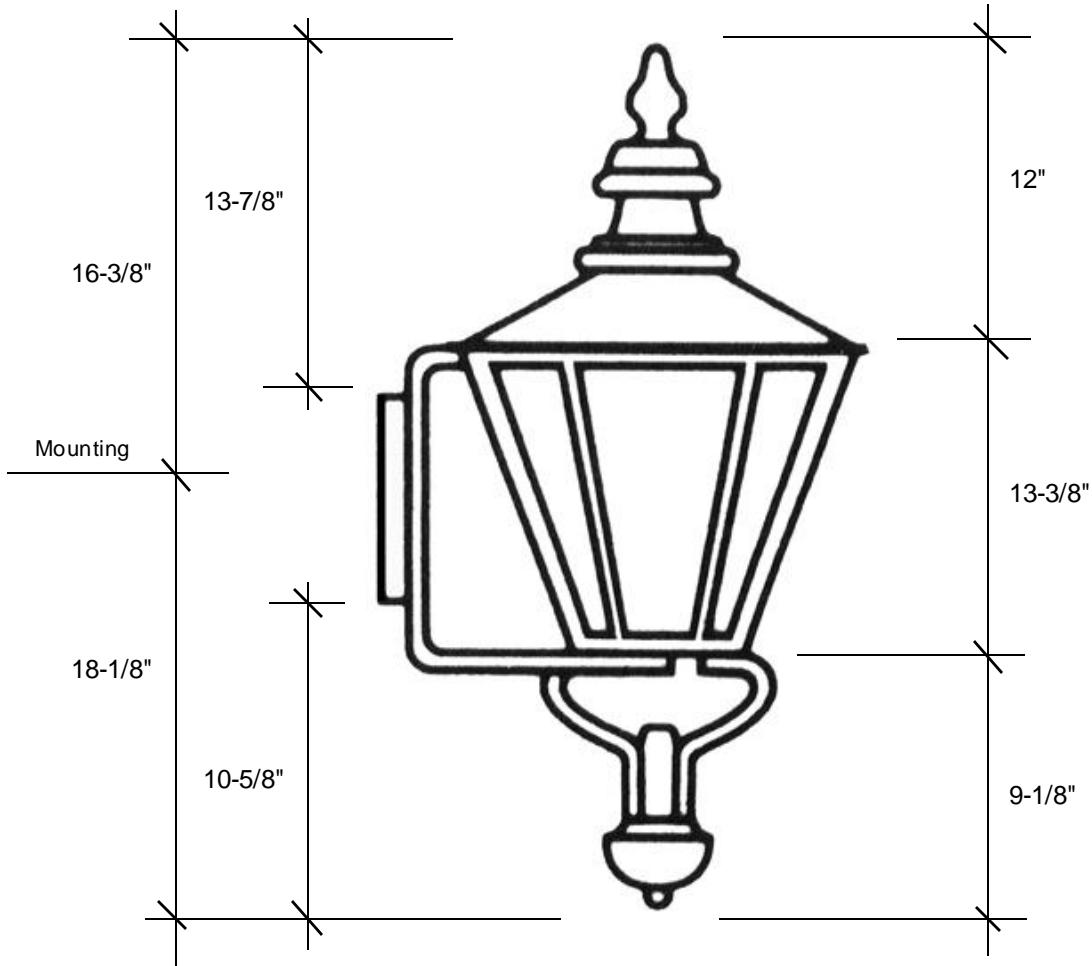

Fourteenth Colony

LIGHTING

797 Roland Street • Memphis, Tennessee 38104 • (901) 272-7007 • FAX: (901) 272-0365

3951

34.5"H x 19"W x 21.5"D

This fixture comes standard with clear glass, but seeded is available, and has (1) edison socket that is U.L. listed for 60W with an option of a 3-light cluster that is U.L. listed for 60W each socket.

Backplate 10"H x 5"W

Please note the dimensions stated above are approximate