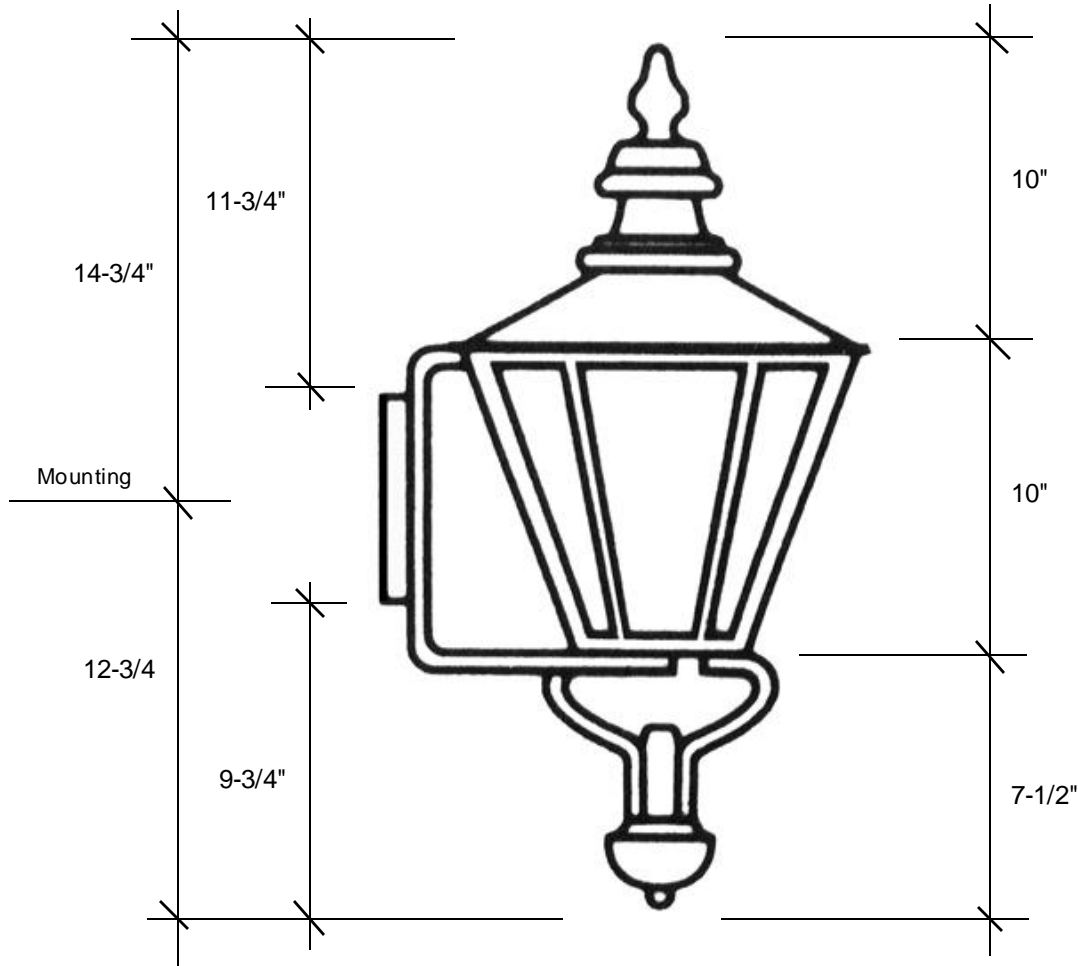

**Fourteenth
Colony**
LIGHTING

797 Roland Street • Memphis, Tennessee 38104 • (901) 272-7007 • FAX: (901) 272-0365

3931

27.5"H x 14"W x 16.5"D

This fixture comes standard with clear glass, but seeded is available, and has (1) edison socket that is U.L. listed for 60W with an option of a 3-light cluster that is U.L. listed for 60W each socket.

Backplate 6"H x 5"W

Please note the dimensions stated above are approximate