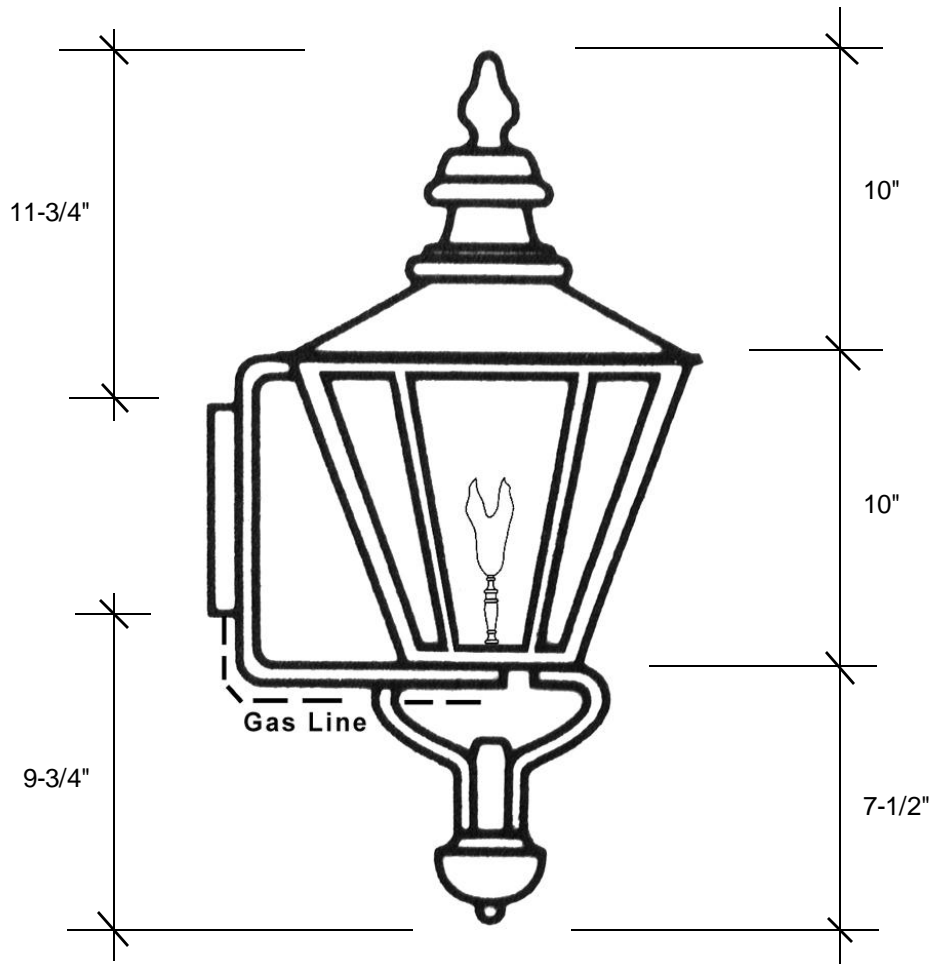

Fourteenth Colony

LIGHTING

797 Roland Street • Memphis, Tennessee 38104 • (901) 272-7007 • FAX: (901) 272-0365

3931-GAS

27.5"H x 14"W x 15"D

This fixture is available with clear tempered glass only and is UL listed for natural gas, with an option of propane. The fixture has a manual on/off valve with a maple leaf design and has a BTU rating of 3011.

Backplate 6"H x 5"W

Please note the dimensions stated above are approximate