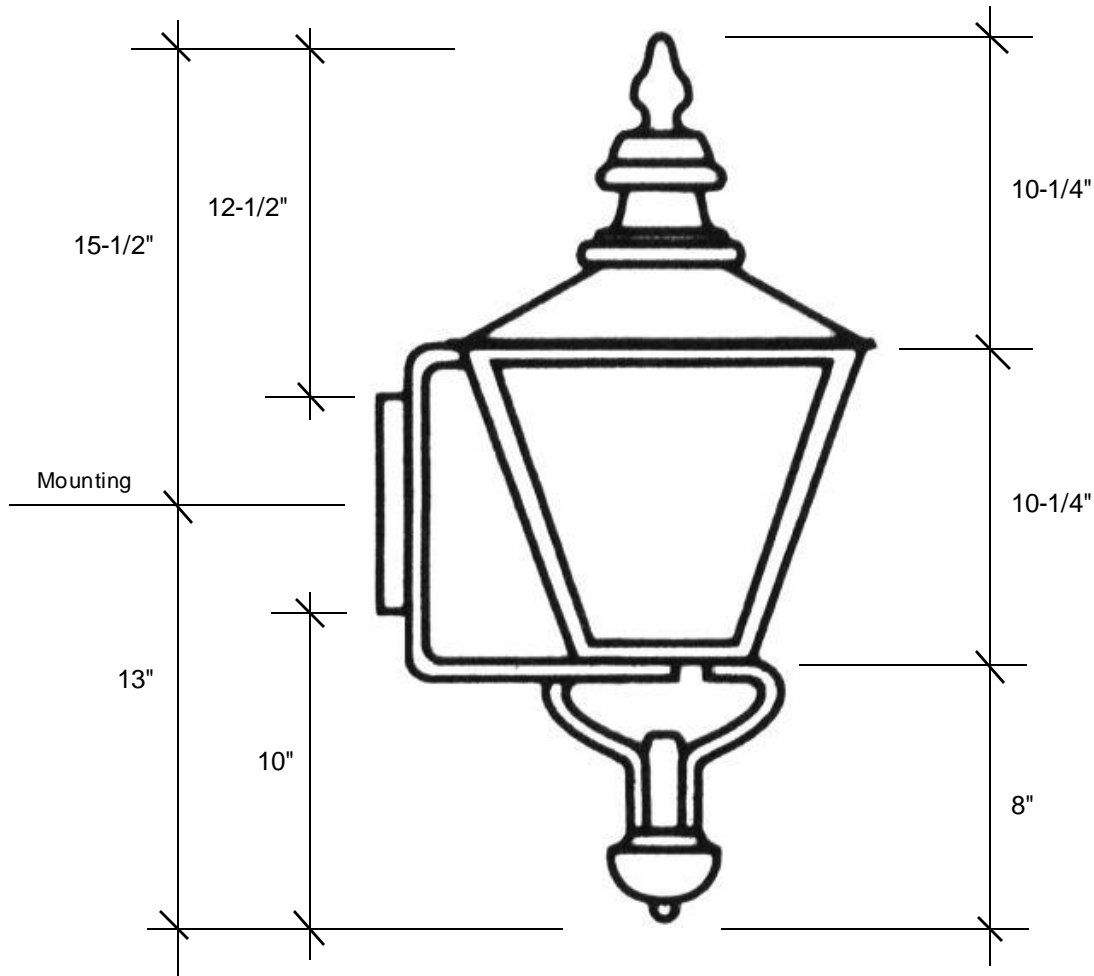

Fourteenth Colony

LIGHTING

797 Roland Street • Memphis, Tennessee 38104 • (901) 272-7007 • FAX: (901) 272-0365

3921

28.5"H x 11"W x 13.5"D

This fixture comes standard with clear glass, but seeded is available, and has (1) edison socket that is U.L. listed for 60W with an option of a 4-light cluster that is U.L. listed for 40W each socket.

Backplate 6"H x 5"W

Please note the dimensions stated above are approximate