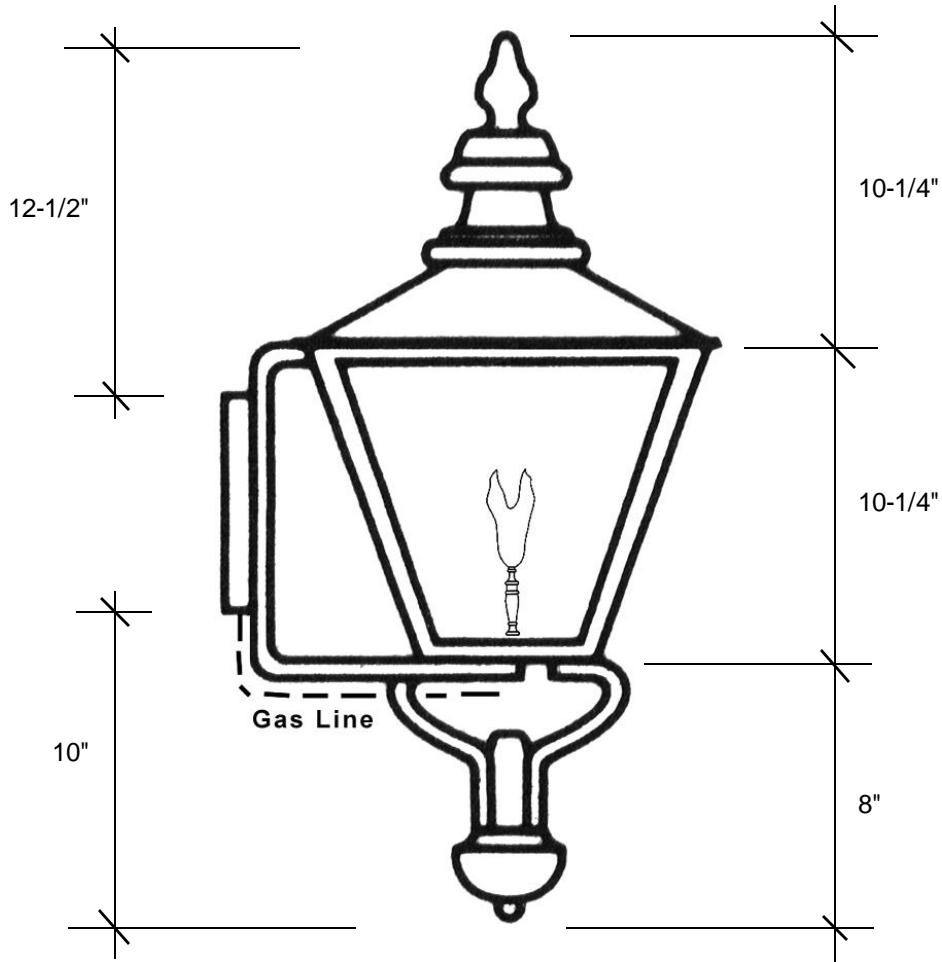

## 3921-GAS

28.5"H x 11"W x 14.5"D

This fixture is available with clear tempered glass only and is UL listed for natural gas, with an option of propane. The fixture has a manual on/off valve with a maple leaf design and has a BTU rating of 3011.

### Backplate 6"H x 5"W

Please note the dimensions stated above are approximate