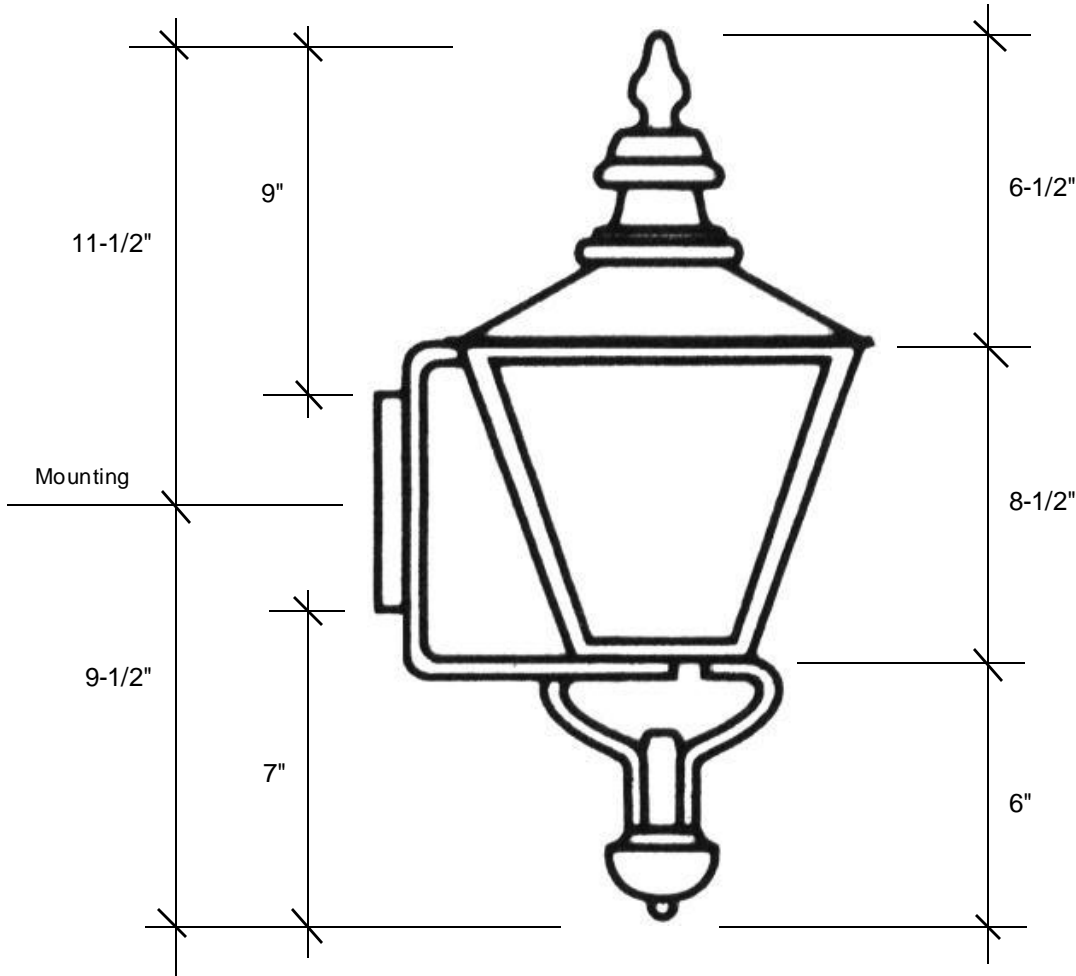

Fourteenth Colony

LIGHTING

797 Roland Street • Memphis, Tennessee 38104 • (901) 272-7007 • FAX: (901) 272-0365

3901

21"H x 9"W x 10.5"D

This fixture comes standard with clear glass, but seeded is available, and has (1) edison socket that is U.L. listed for 60W with an option of a 2-light cluster that is U.L. listed for 60W each socket.

Backplate 5"H x 5"W

Please note the dimensions stated above are approximate