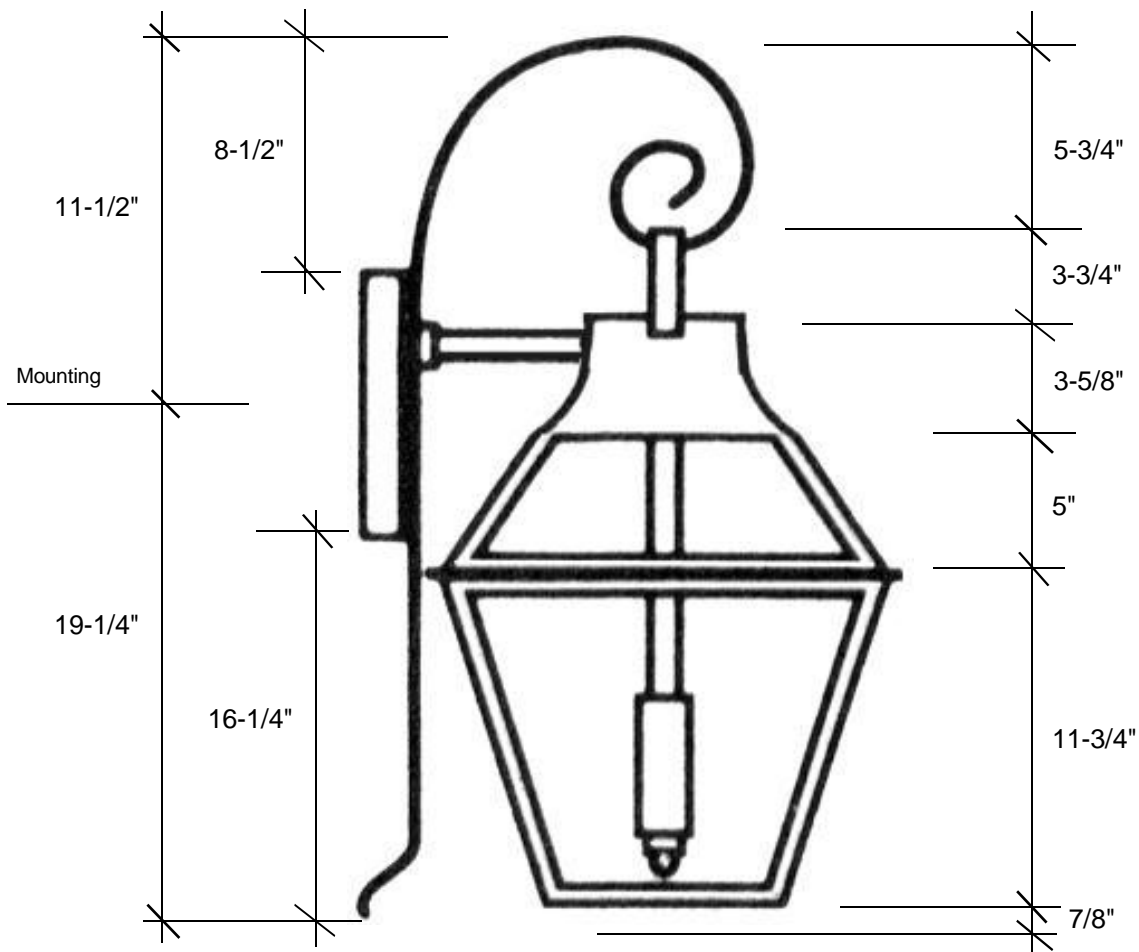

Fourteenth Colony

LIGHTING

797 Roland Street • Memphis, Tennessee 38104 • (901) 272-7007 • FAX: (901) 272-0365

3831

30.75"H x 12.50"W x 13.5"D

This fixture comes standard with clear glass, but seeded is available, and has a 2-light candelabra cluster that is U.L. listed for 60W each socket, with an option of a 4-light cluster that is UL listed for 40W per socket.

Backplate 6" Square

Please note the dimensions stated above are approximate