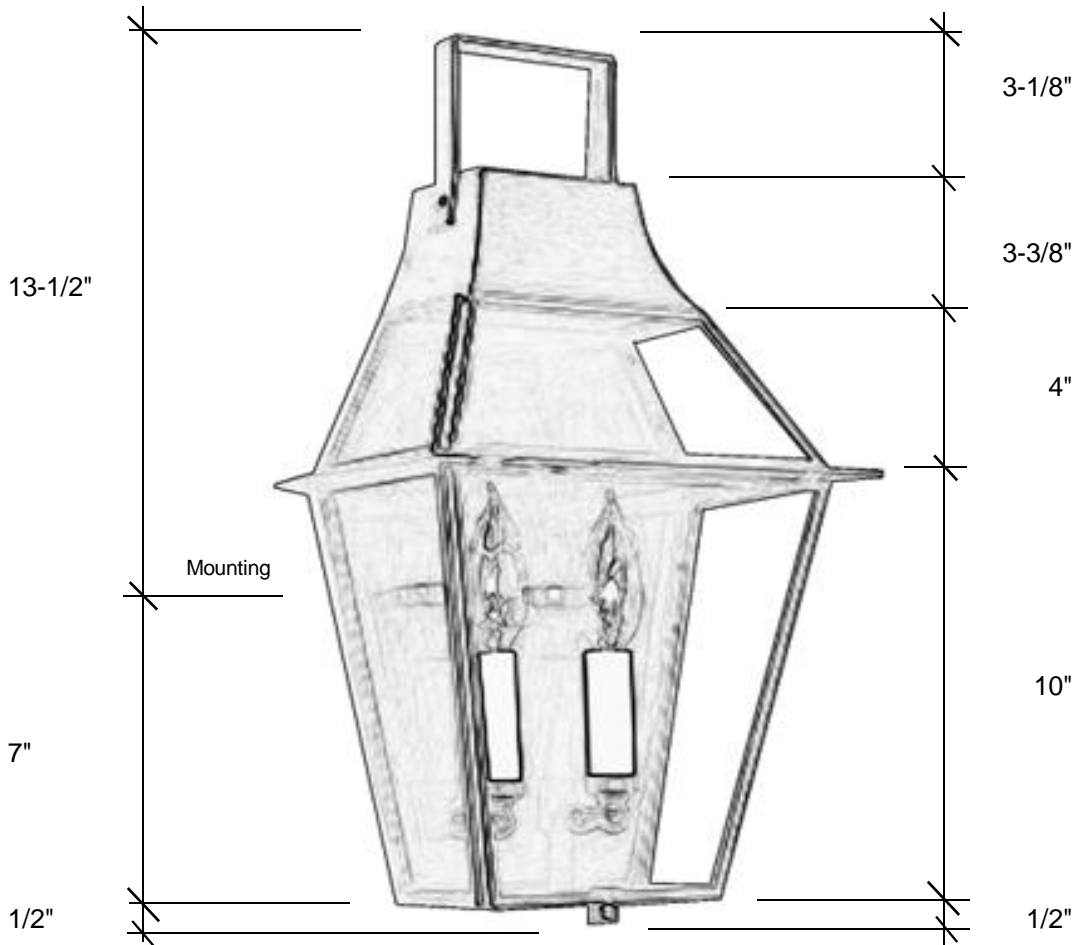

Fourteenth Colony

LIGHTING

797 Roland Street • Memphis, Tennessee 38104 • (901) 272-7007 • FAX: (901) 272-0365

3821-H

21"H x 12.50"W x 6.75"D

This fixture comes standard with clear glass, but seeded is available, and has (2) candelabra sockets that are U.L. listed for 60W each.

Canopy Backplate 14"H x 11"W

Please note the dimensions above are approximate