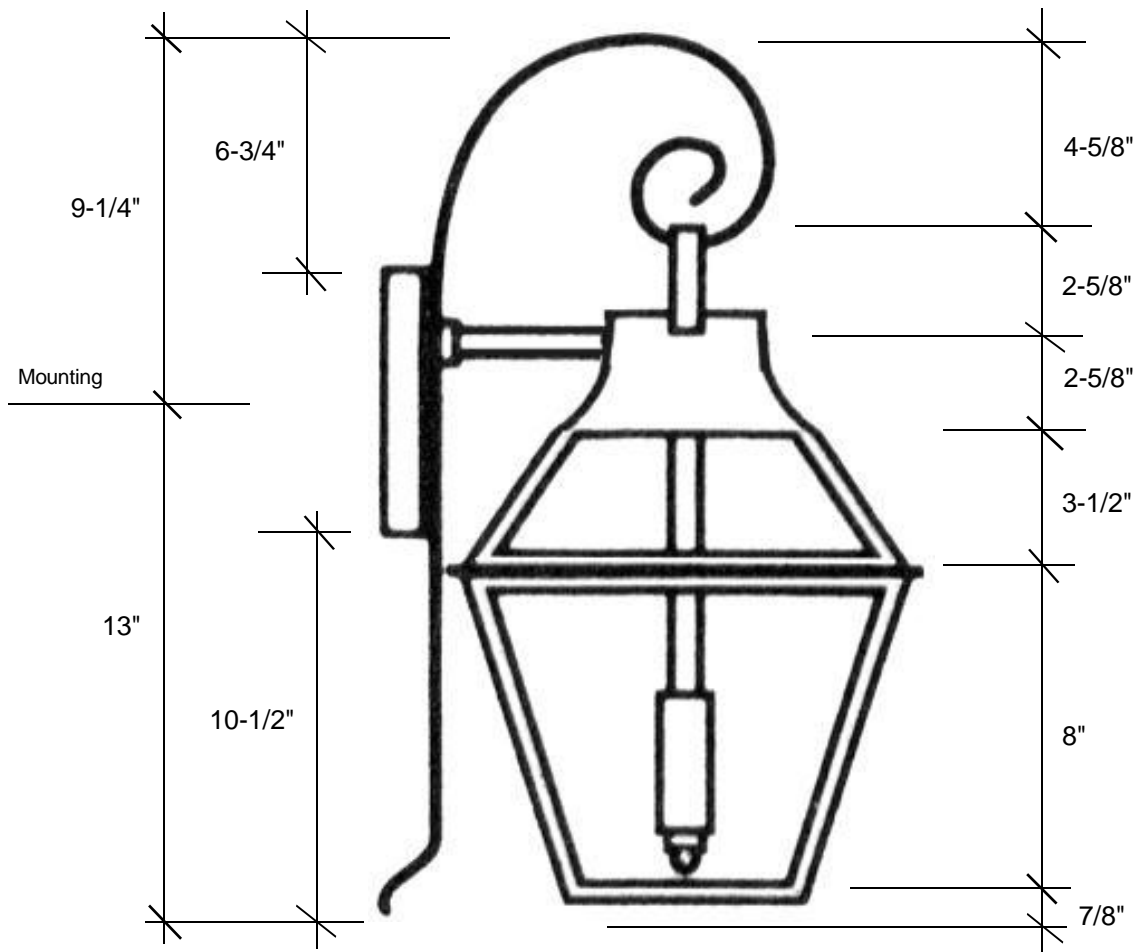

Fourteenth Colony

LIGHTING

797 Roland Street • Memphis, Tennessee 38104 • (901) 272-7007 • FAX: (901) 272-0365

3811

22.25"H x 8.50"W x 10"D

This fixture comes standard with clear glass, but seeded is available, and has a 2-light candelabra cluster that is U.L. listed for 60W each socket, with an option of a 4-light cluster that is UL listed for 40W per socket.

Backplate 5" Square

Please note the dimensions stated above are approximate