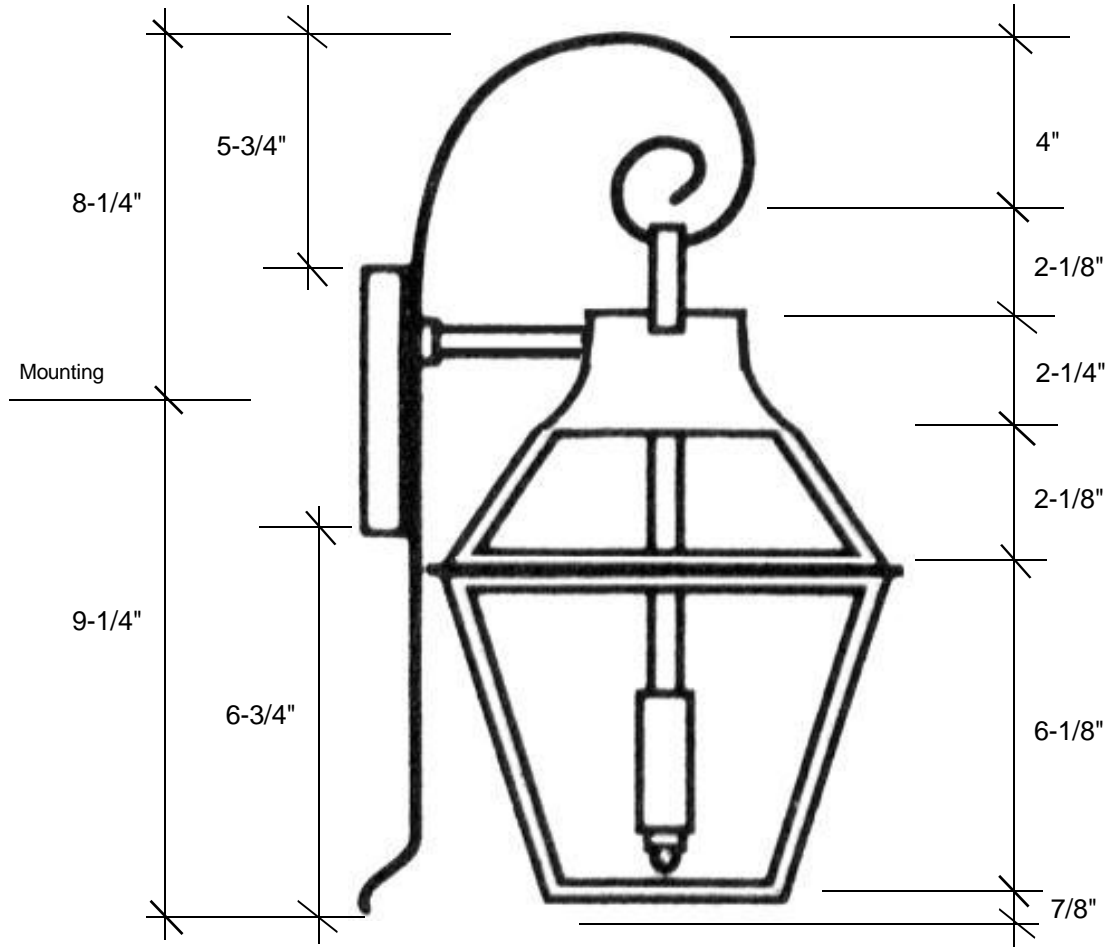

## 3801

17.50"H x 6.50"W x 8"D

This fixture comes standard with clear glass, but seeded is available, and has a 2-light candelabra cluster that is U.L. listed for 60W each socket

The finishes available are:

### Backplate 5" Square

Please note the dimensions stated above are approximate