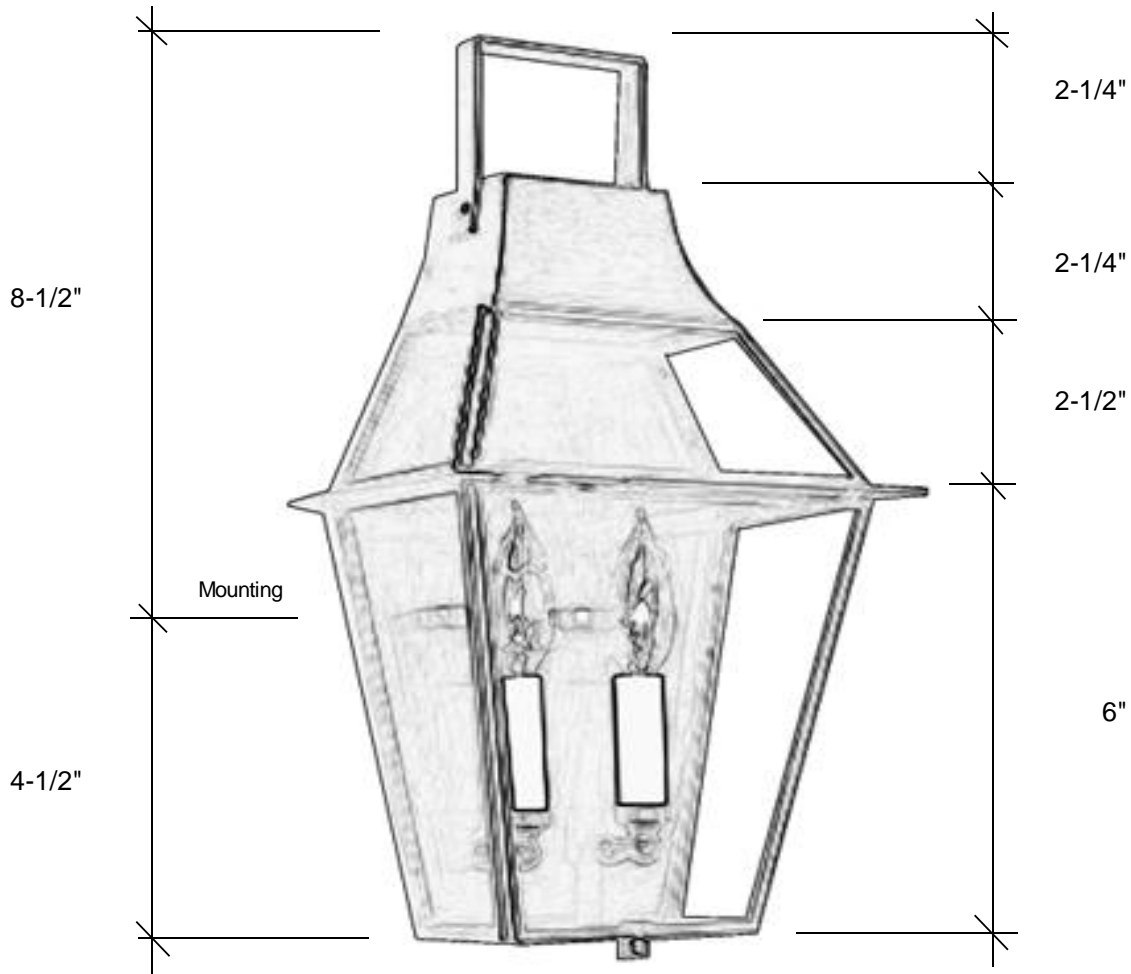

Fourteenth Colony

LIGHTING

797 Roland Street • Memphis, Tennessee 38104 • (901) 272-7007 • FAX: (901) 272-0365

3801-H

13"H x 7.5"W x 4.5"D

This fixture comes standard with clear glass, but seeded is available, and has (2) candelabra sockets that are U.L. listed for 60W each.

Canopy Backplate 8.5"H x 6.5"W

Please note the dimensions above are approximate