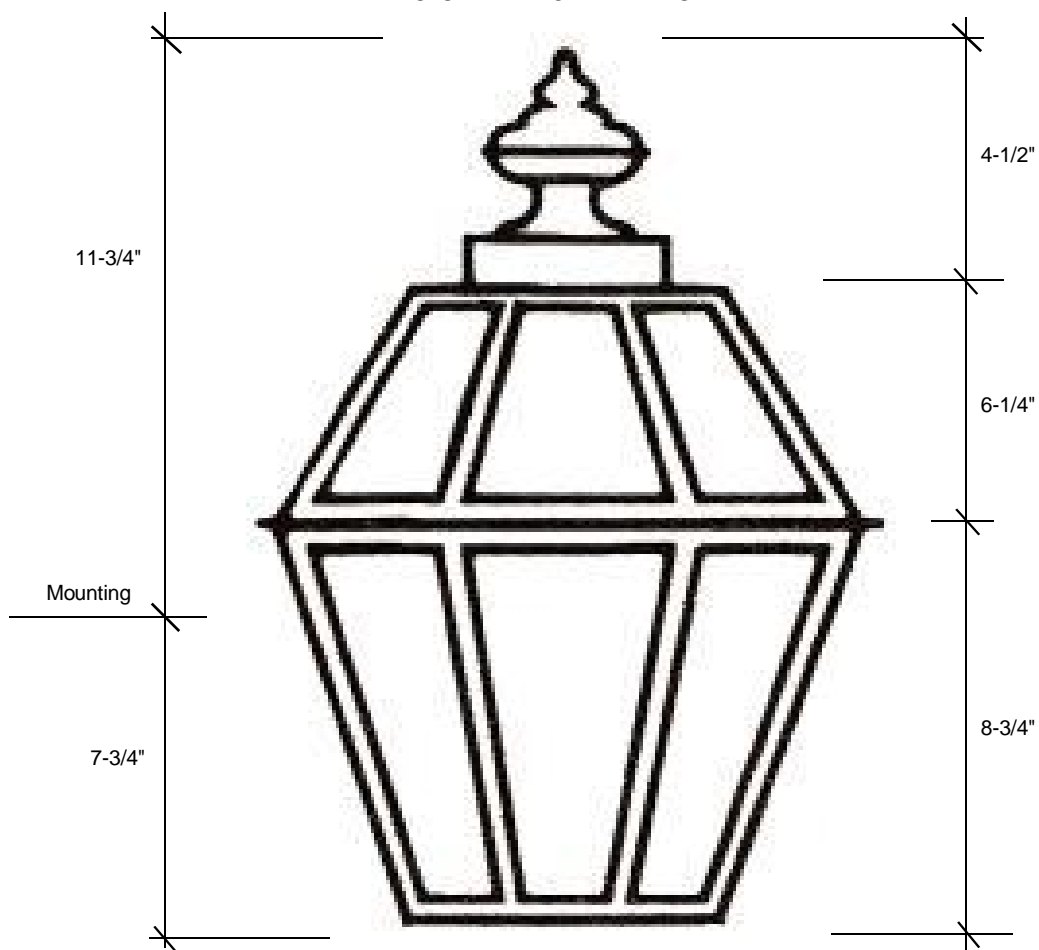

Fourteenth Colony

LIGHTING

797 Roland Street • Memphis, Tennessee 38104 • (901) 272-7007 • FAX: (901) 272-0365

3771-H

19.5"H x 16"W x 7.5"D

This fixture comes standard with clear glass, but seeded is available, and has (2) candelabra sockets that are listed for 60W each.

Canopy Backplate 15"H x 14"W

Please note the dimensions above are approximate