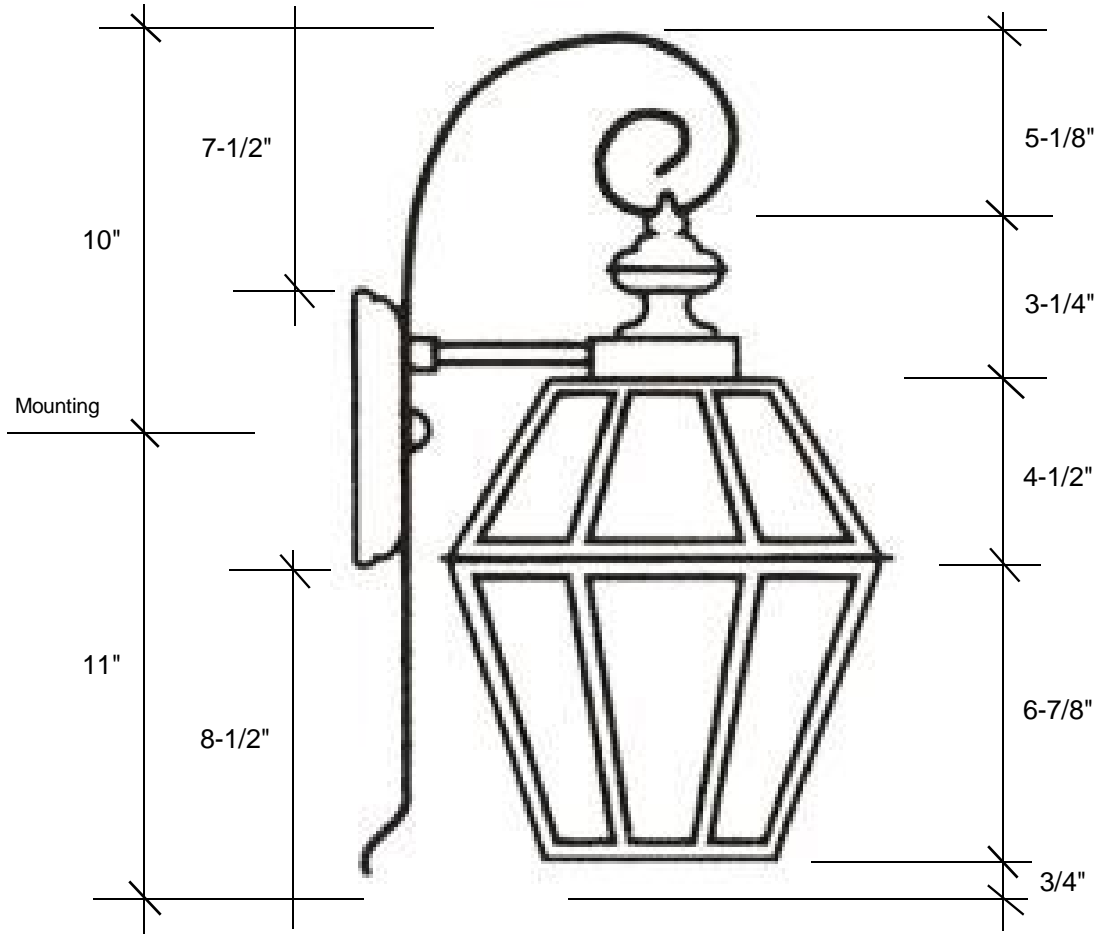

## 3761

21"H x 10.5"W x 11"D

This fixture comes standard with clear glass, but seeded is available, and has a 2-light candelabra cluster that is U.L. listed for 60W each socket with an option of a 3-light cluster that is U.L. Listed for 60W each socket.

### Backplate 5" Round

Please note the dimensions above are approximate