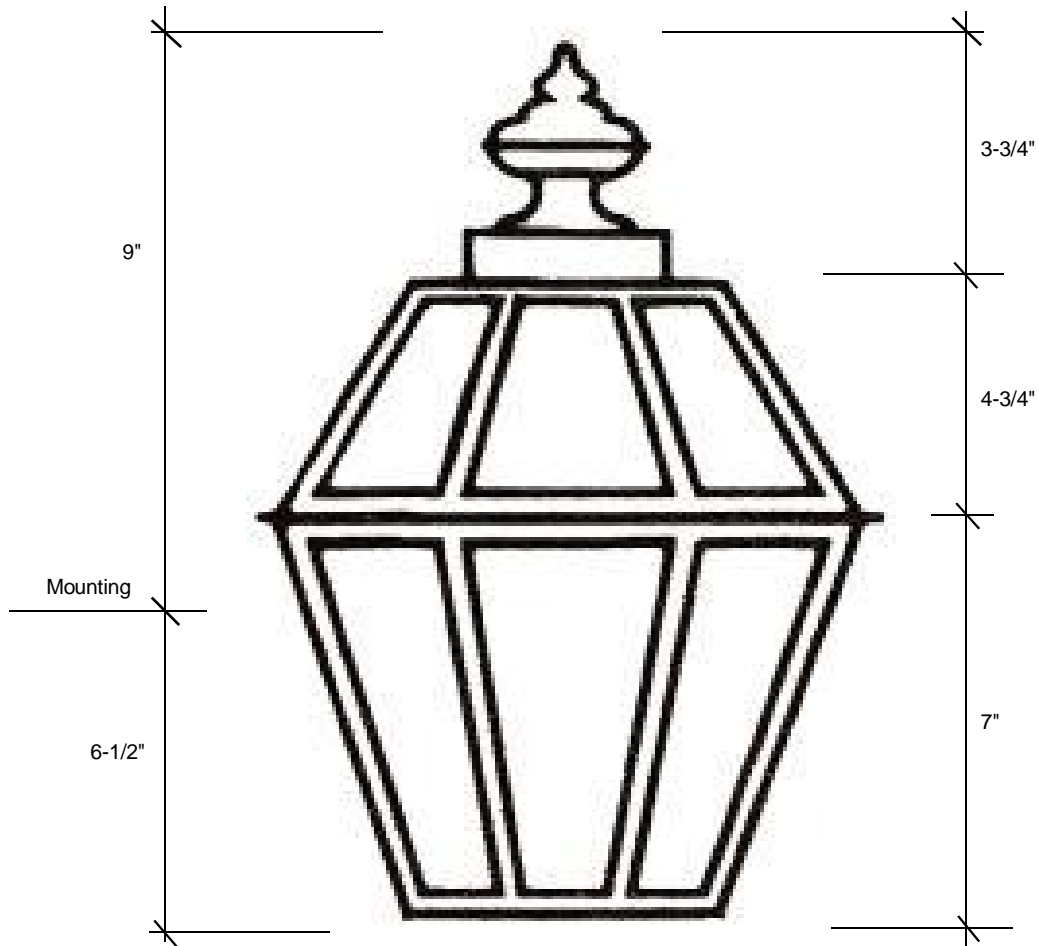

Fourteenth Colony

LIGHTING

797 Roland Street • Memphis, Tennessee 38104 • (901) 272-7007 • FAX: (901) 272-0365

3761-H

15.5"H x 12.5"W x 5.75"D

This fixture comes standard with clear glass, but seeded is available, and has (2) candelabra sockets that are listed for 60W each.

Canopy Backplate 11.75"H x 10.25"W

Please note the dimensions above are approximate