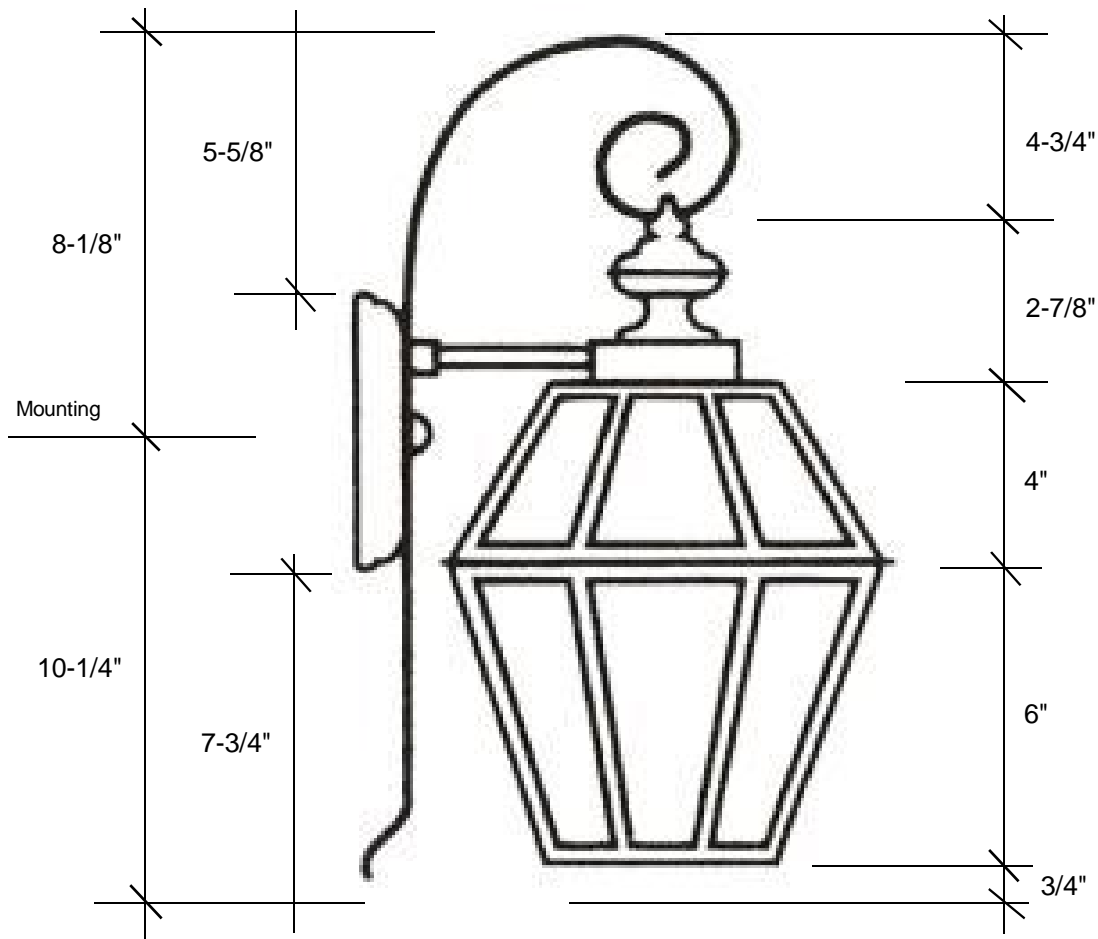

## 3751

18.5"H x 8.5"W x 9.75"D

This fixture comes standard with clear glass, but seeded is available, and has a 2-light candelabra cluster that is U.L. listed for 60W each socket.

The finishes available are:

### Backplate 5" Round

Please note the dimensions above are approximate