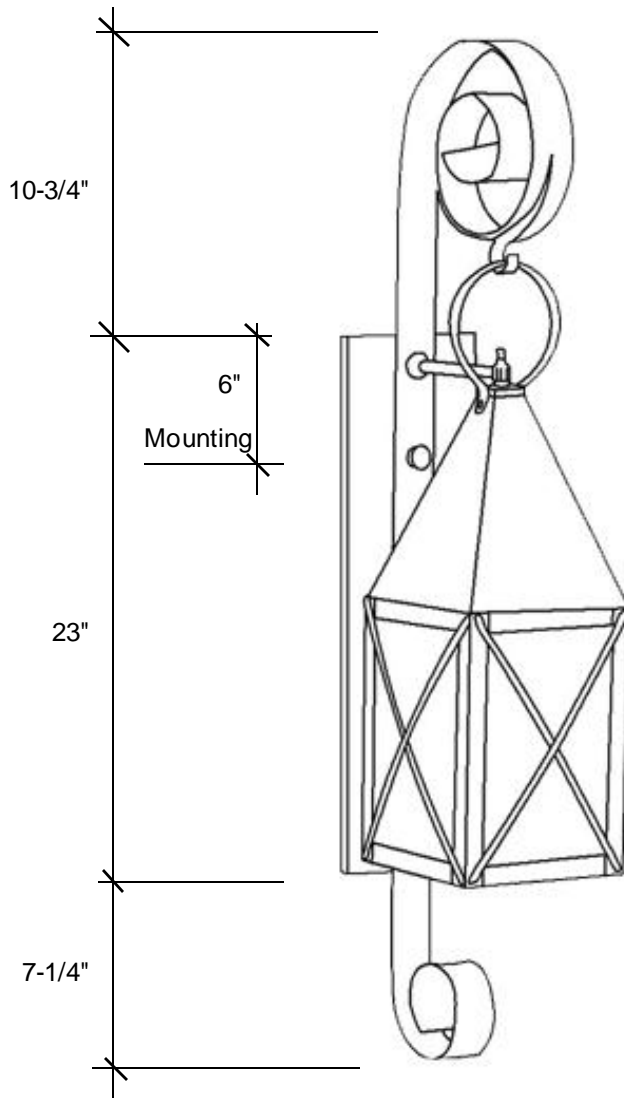

**Fourteenth
Colony**
LIGHTING

797 Roland Street • Memphis, Tennessee 38104 • (901) 272-7007 • FAX: (901) 272-0365

3651-1X

41"H x 8.5"W x 11.5"D

This fixture comes standard with clear glass, but seedy is available, and has (1) edison base socket listed at 60W.

Backplate 23"L x 5"W

Please note the dimensions stated above are approximate.