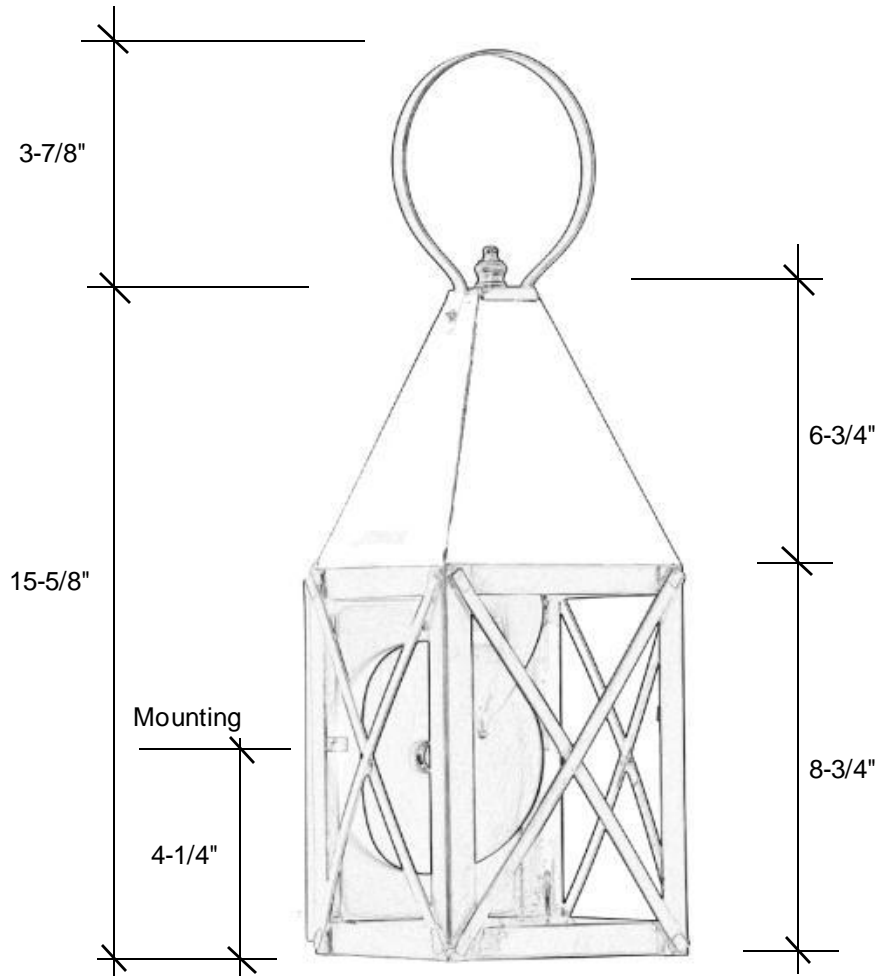

3631

19.50"H x 6.50"W x 7"D

This fixture comes standard with clear glass, but seeded is available, and has (1) edison base socket that is listed for 60W.

The finishes available are:

- Raw Brass (RWB) / Raw Copper (RWC)
- Antique Brass (AB) / Antique Copper (AC)
- Blackened Brass (DAB) / Blackened Copper (DAC)
- Antique Copper Verde (ACV) / Copper Verde (CV)
- Rust (RT) / Oil Rubbed Brass (ORB)

Canopy Backplate 8"H x 5-1/2"W

Please note the dimensions stated above are approximate.