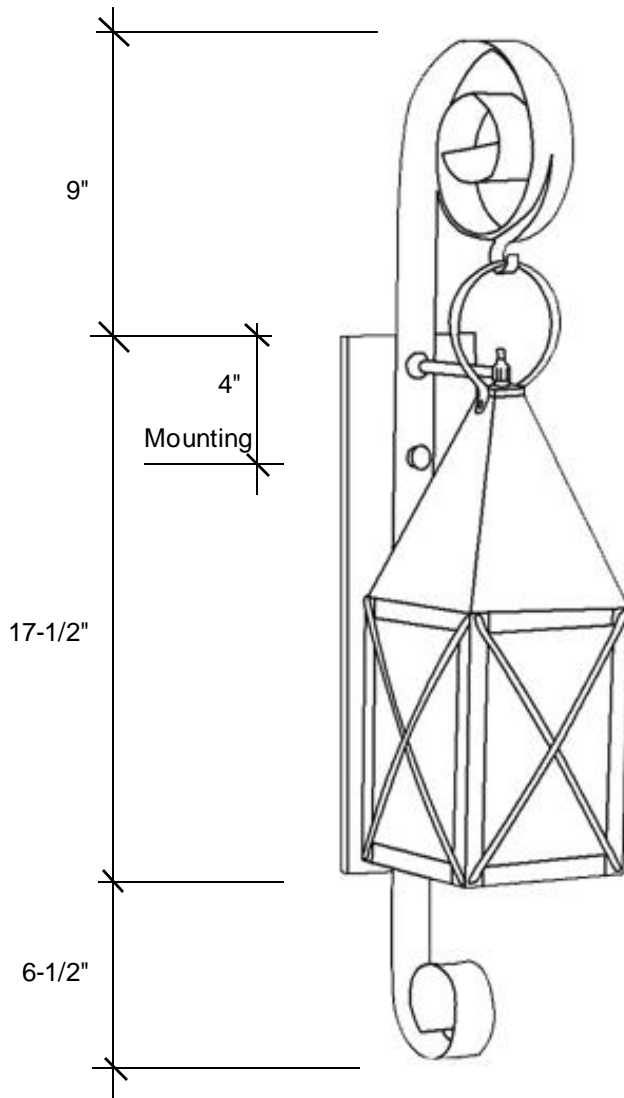

Fourteenth Colony

LIGHTING

797 Roland Street • Memphis, Tennessee 38104 • (901) 272-7007 • FAX: (901) 272-0365

3631-1X

33"H x 6.5"W x 9"D

This fixture comes standard with clear glass, but seedy is available, and has (1) edison base socket listed at 60W.

Backplate 17.5"L x 5"W

Please note the dimensions stated above are approximate.