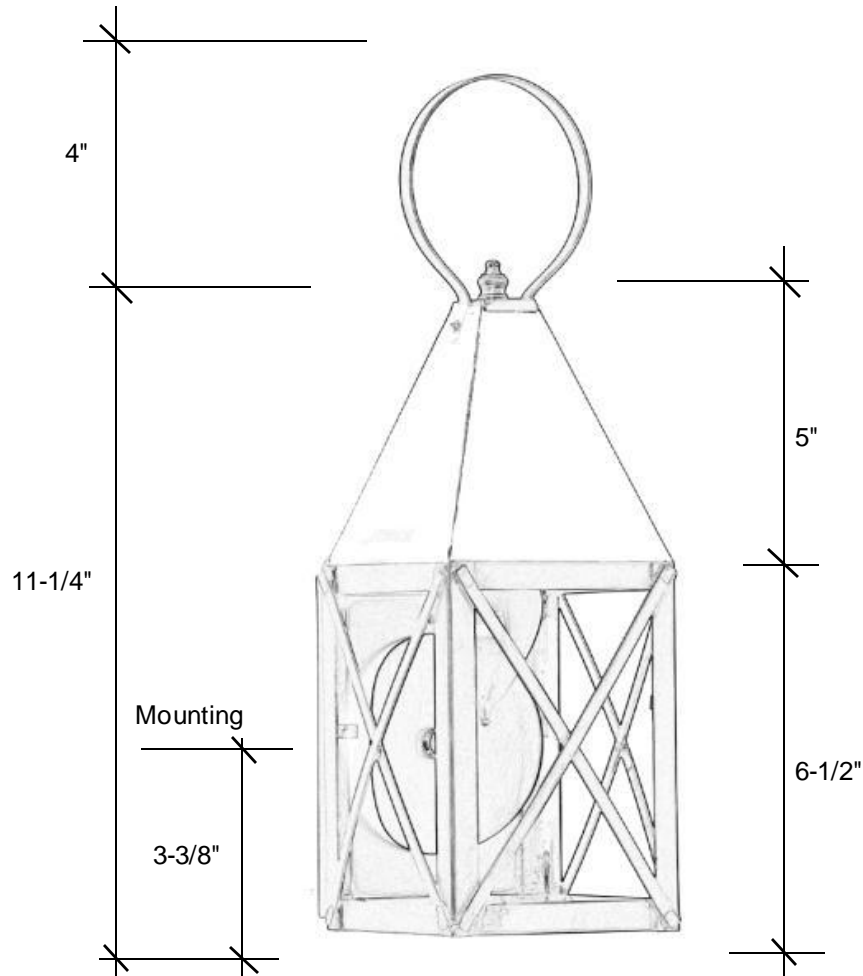

3621

15.50"H x 5"W x 5.50"D

This fixture comes standard with clear glass, but seeded is available, and has (1) edison base socket that is listed for 60W.

The finishes available are:

- Raw Brass (RWB) / Raw Copper (RWC)
- Antique Brass (AB) / Antique Copper (AC)
- Blackened Brass (DAB) / Blackened Copper (DAC)
- Antique Copper Verde (ACV) / Copper Verde (CV)
- Rust (RT) / Oil Rubbed Brass (ORB)

Canopy Backplate 6-1/8"H x 4-1/4"W

Please note the dimensions stated above are approximate.