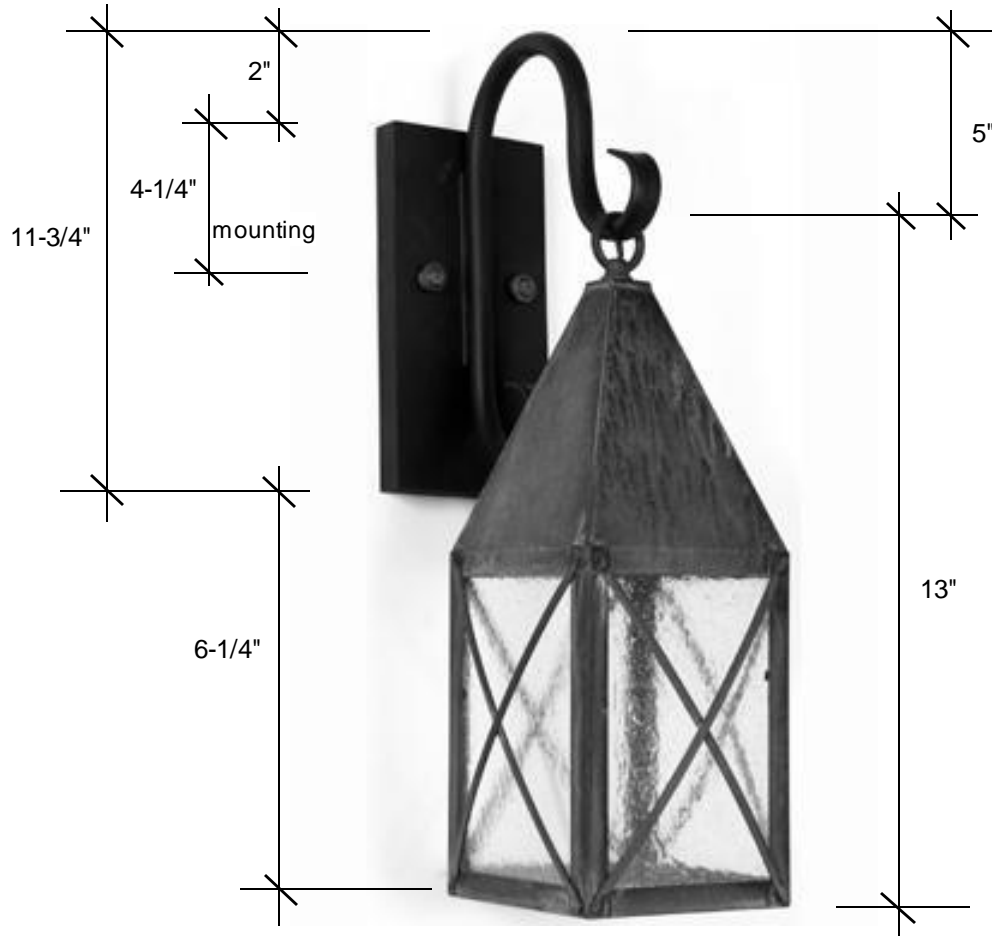

Fourteenth Colony

LIGHTING

797 Roland Street • Memphis, Tennessee 38104 • (901) 272-7007 • FAX: (901) 272-0365

3621-SH

18"H x 5"W x 10"D

This fixture comes standard with clear glass, but seeded is available, and has (1) edison base socket that is listed for 60W.

Backplate 10"H x 5"W

Please note the dimensions stated above are approximate.

Bracket 11.75"H x 5"W x 9"D